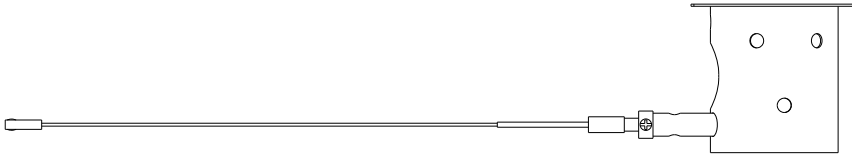

DIRECT MODE

INDIRECT MODE

PG24-9 (1)
PULLOUT KNOB