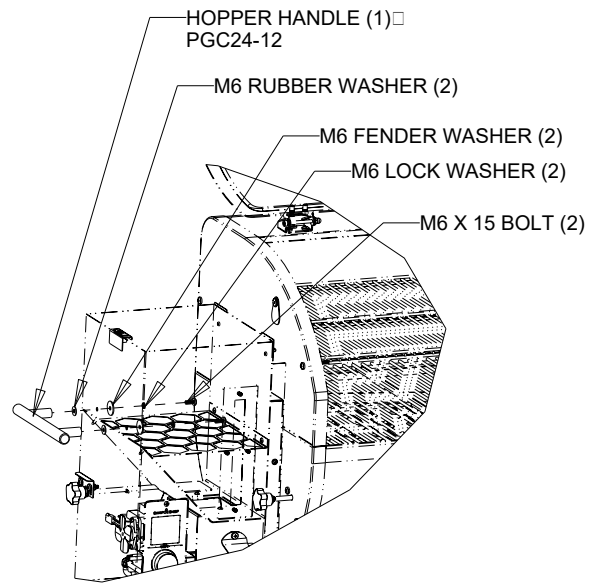

DIRECT MODE

INDIRECT MODE

PG24-9 (1)
PULLOUT KNOB