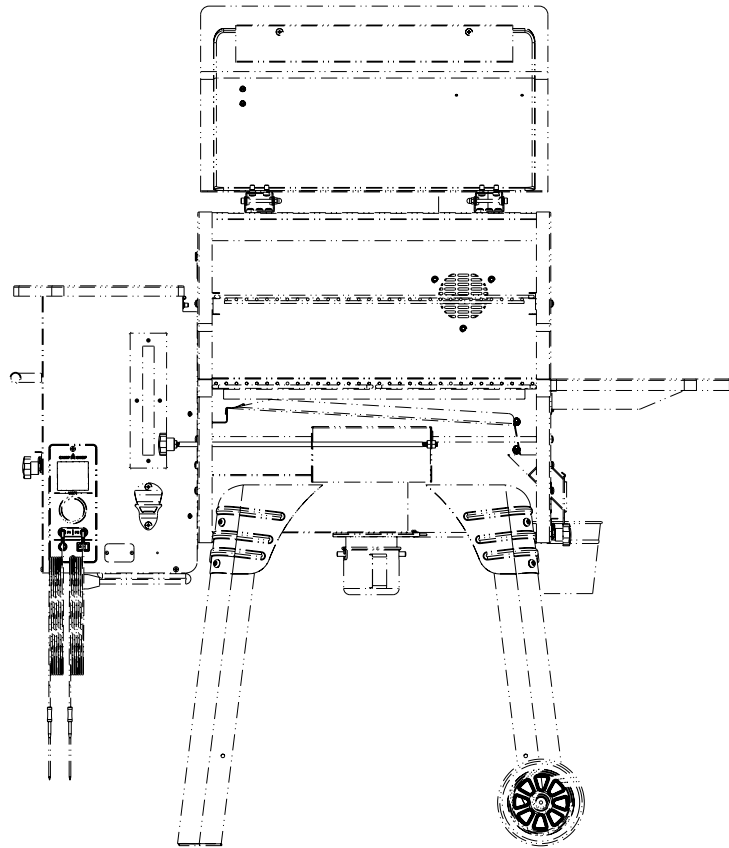

DIRECT MODE

INDIRECT MODE

PG24-9 (1)
PULLOUT KNOB