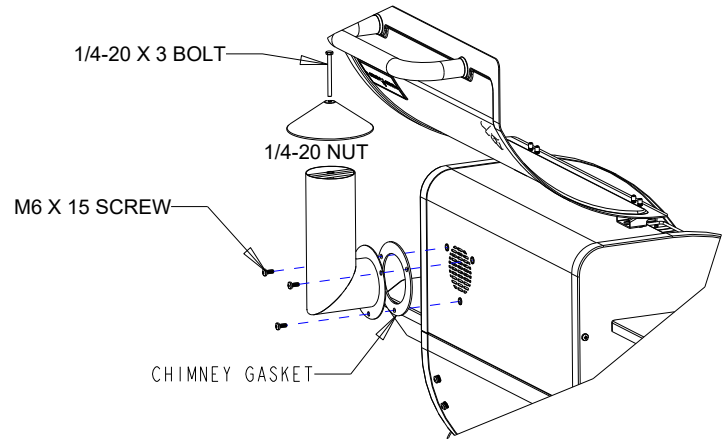

DIRECT MODE

INDIRECT MODE

PG24-9 (1)
PULLOUT KNOB