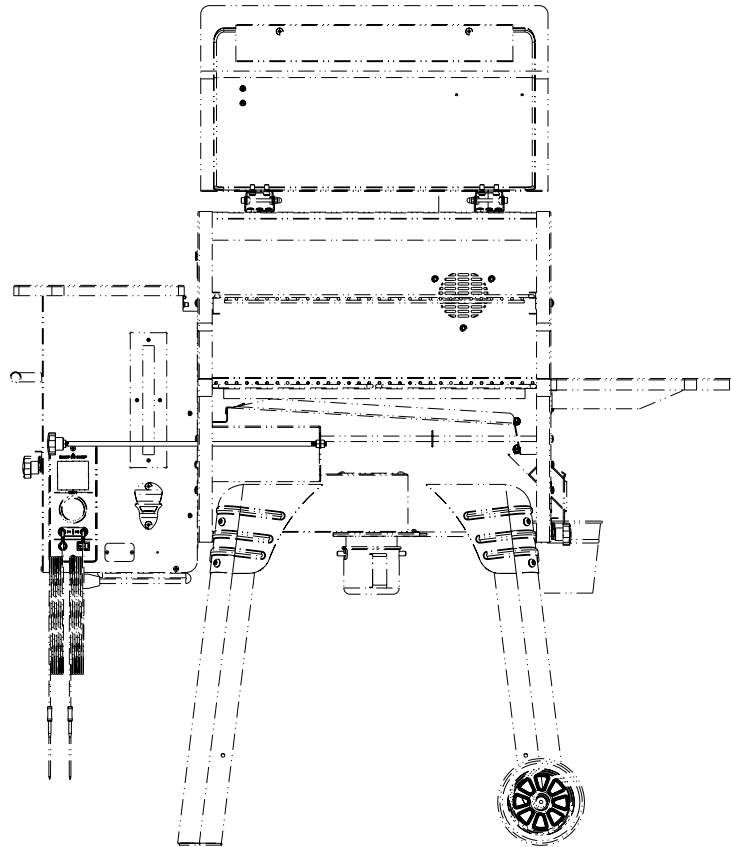

DIRECT MODE

INDIRECT MODE

PG24-9 (1)
PULLOUT KNOB