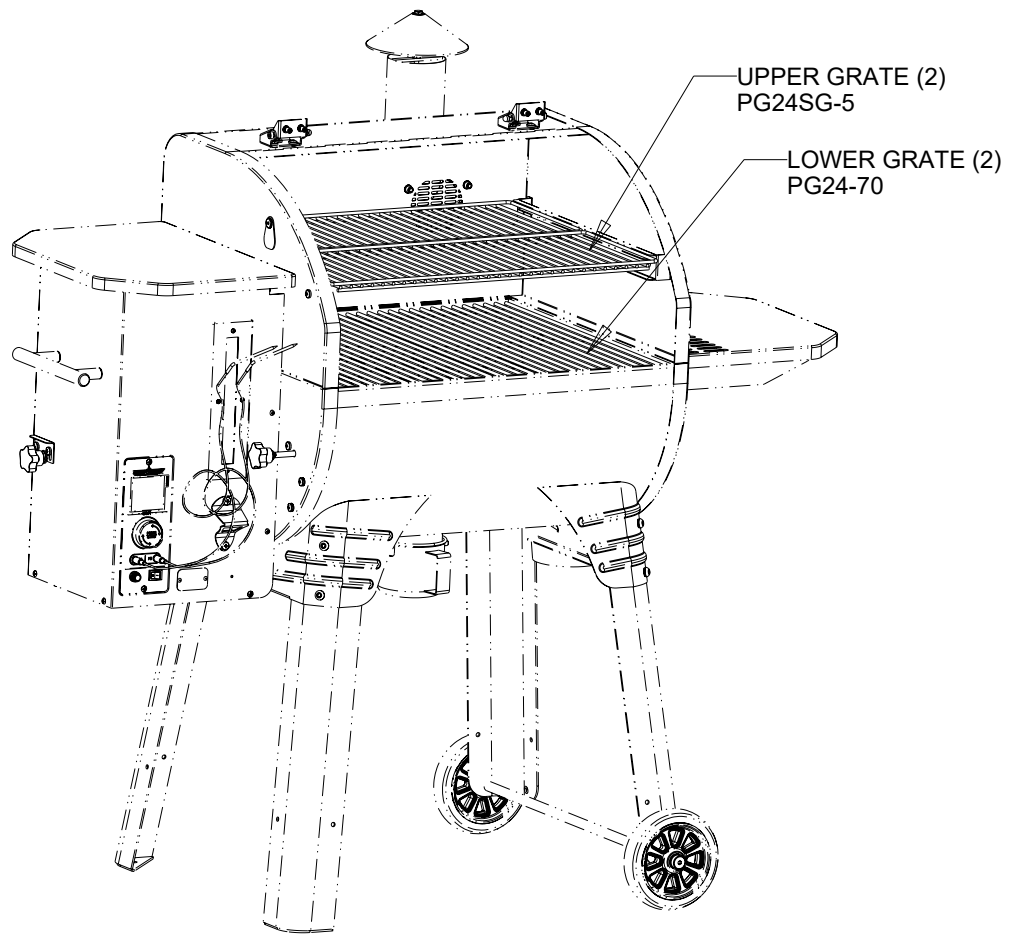

M3X20 4.8 CLASS □
 SHEAR PIN W/NUT (1) □
 PG24-25

BOTTLE OPENER (1) □
 BTOP-1 □

M4.2 X 10 SCREW (2)
 CONTROLLER KNOB (1)
 PG24SGC-3

CONTROLLER (1)
 PG24-82WF (WITH WIFI) □
 PG24-82 (NO WIFI)

M4.2 X 10 SCREW (4)

BURNER (1)
 PG24-78

HEATING ROD (1)
 PG24-21

BLOWER IMPELLER (1)
 PG24-27

M4.2 X 10 SCREW (4)
 BLOWER MOTOR WITH IMPELLER (1)
 PG24-26

MEAT PROBE (2)
 PG24-28

DRIP TRAY

DRIP TRAY

INDIRECT MODE