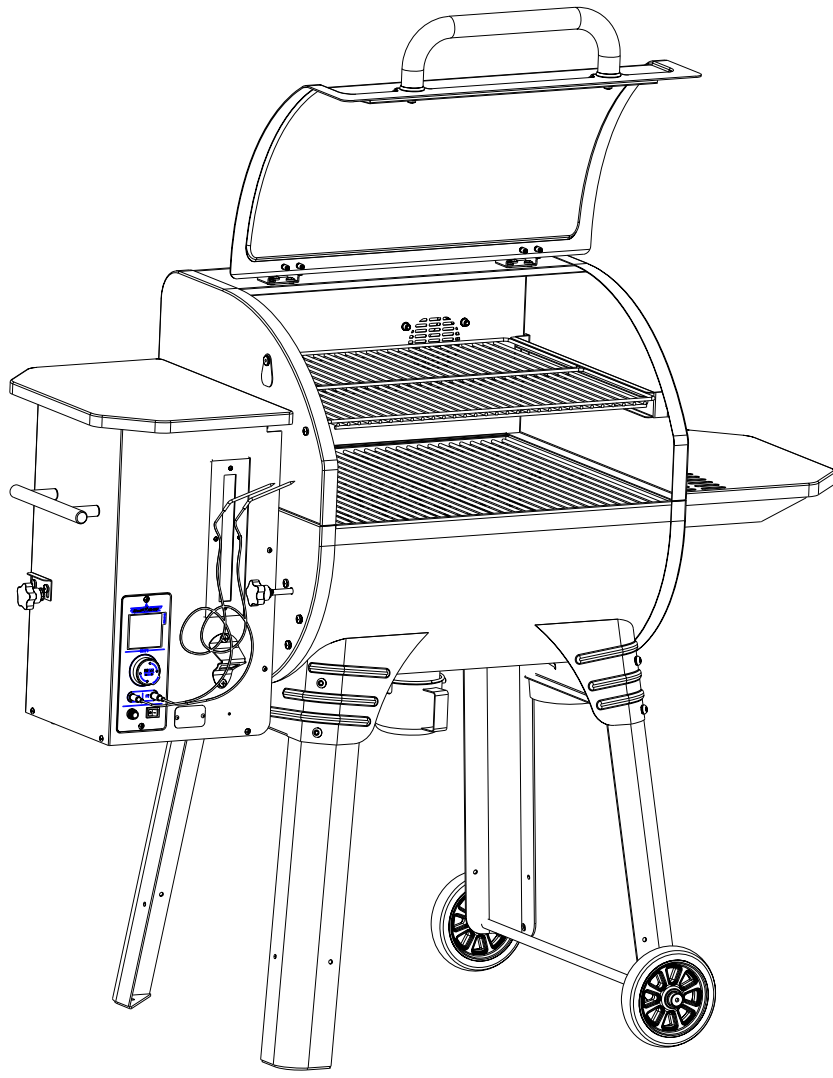

BURNER (1)
 PG24-78

HEATING ROD (1)
 PG24-21

BLOWER IMPELLER (1)
 PG24-27

M4.2 X 10 SCREW (4)
 BLOWER MOTOR WITH IMPELLER (1)
 PG24-26

MEAT PROBE (2)
 PG24-28

DRIP TRAY

DRIP TRAY

INDIRECT MODE