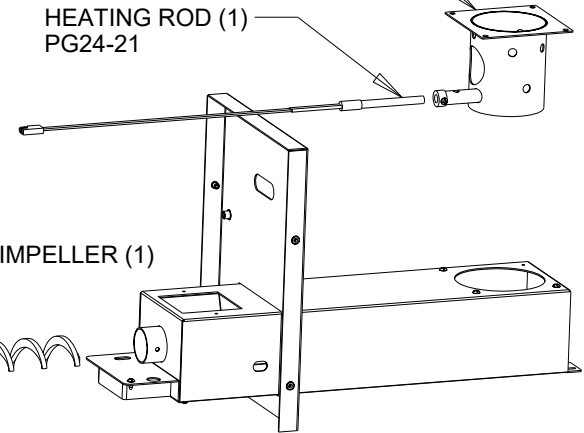

POWER CORD (1)
PG24-48

AUGER GUARD (1)
PG24-53

LID MAGNET (1)
PGC24-18

M6X15 BOLT (2)
M6 LOCK WASHER (2)

M6 FLAT WASHER (2)

M6 RUBBER WASHER (2)

HOPPER HANDLE (1)
PGC24-12

M6 X 15 BOLT (2)
M6 NUT (2)

HOPPER CLEANOUT (1)
PGC24-13

PULLOUT LOCK (1)
PG24-42

PULLOUT KNOB (1)
PG24-9

M4.2 X 10 SCREW (8)
CONTROLLER GASKET (1)
PG24-45

GUARD PLATE (1)
PG24ZG-16

M4 X 10 SCREW (6)

M3 NYLOC NUT (4)
HOPPER WINDOW ASM (1)
PGC24-14

M3X8 BOLT (4)

AUGER IMPELLER (1)
PG24-49

AUGER MOTOR WITH IMPELLER (1)
PG24-24

AUGER BUSHING (1)
PG24-23

AUGER (1)
PGC24-8

M3X20 4.8 CLASS □
SHEAR PIN W/NUT (1) □
PG24-25

BOTTLE OPENER (1) □
BTOP-1 □

M4.2 X 10 SCREW (2)
CONTROLLER KNOB (1)
PG24SGC-3

CONTROLLER (1)
PG24-82WF (WITH WIFI) □
PG24-82 (NO WIFI)

M4.2 X 10 SCREW (4)

BURNER (1)
PG24-78

HEATING ROD (1)
PG24-21