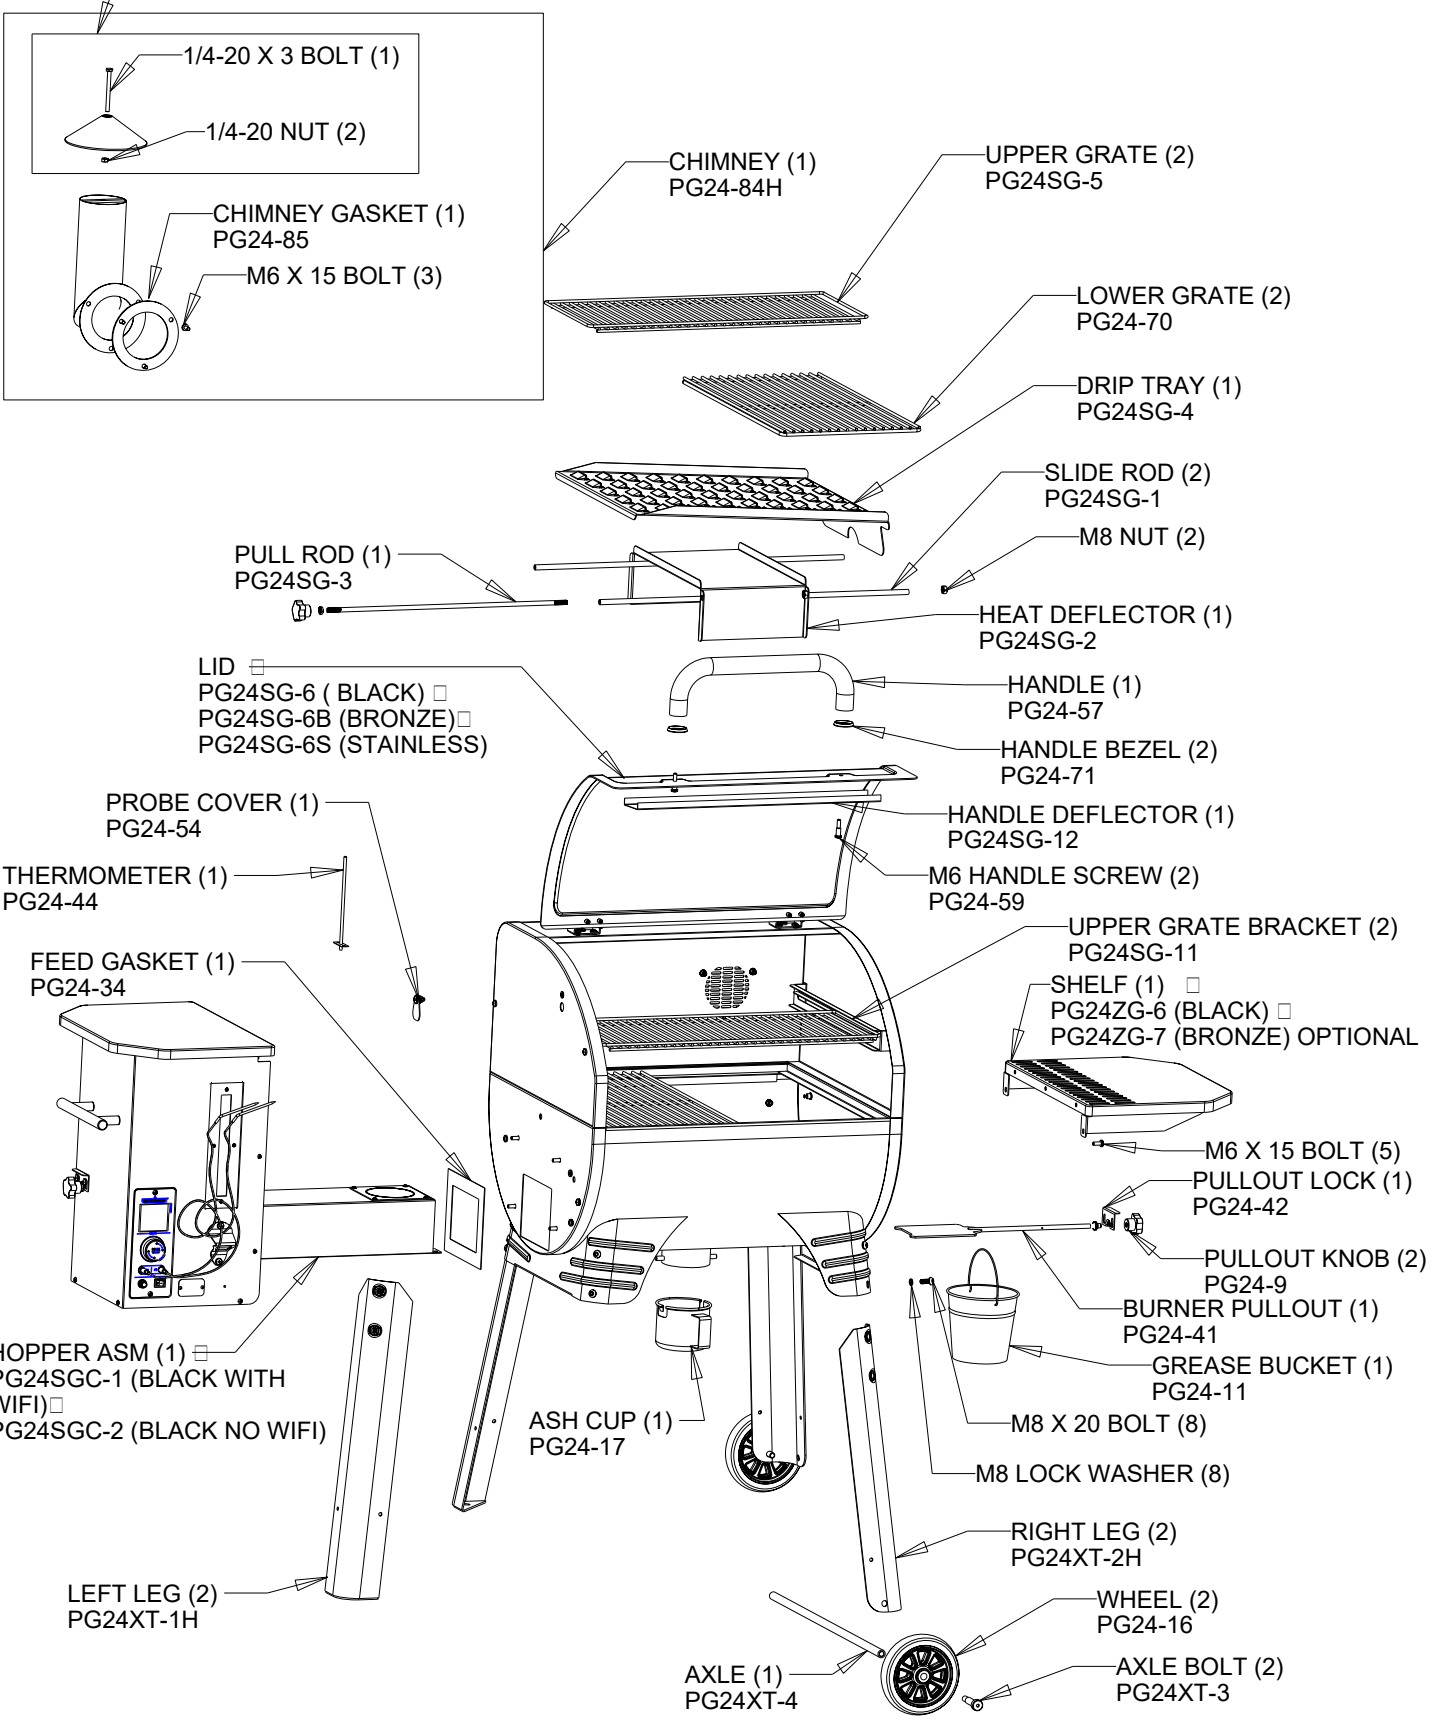

PG24-72 HARDWARE KIT □
PG24-79 CHIMNEY HARDWARE KIT