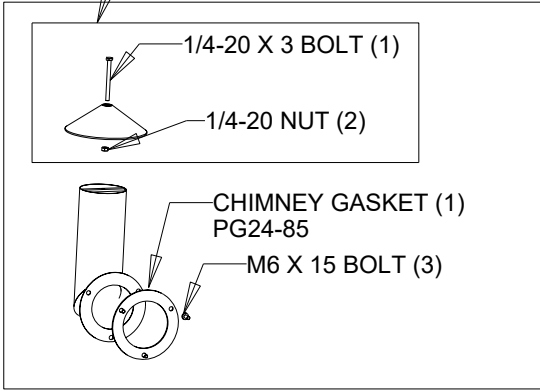

PG24-72 HARDWARE KIT □
 PG24-79 CHIMNEY HARDWARE KIT

HOPPER LID (1) □
 PG24ZG-14 (BLACK) □
 PG24ZG-15 (BRONZE) OPTIONAL

POWER CORD (1)
 PG24-48

AUGER GUARD (1)
 PG24-53

LID MAGNET (1)
 PGC24-18

M6X15 BOLT (2)
 M6 LOCK WASHER (2)

M6 FLAT WASHER (2)

M6 RUBBER WASHER (2)

HOPPER HANDLE (1)
 PGC24-12

M6 X 15 BOLT (2)
 M6 NUT (2)

HOPPER CLEANOUT (1)
 PGC24-13

PULLOUT LOCK (1)
 PG24-42

PULLOUT KNOB (1)
 PG24-9

M4.2 X 10 SCREW (8)
 CONTROLLER GASKET (1)
 PG24-45

M3X20 4.8 CLASS □
 SHEAR PIN W/NUT (1) □
 PG24-25

BOTTLE OPENER (1) □
 BTOP-1 □

M4.2 X 10 SCREW (2)
 CONTROLLER KNOB (1)
 PG24SGC-3

CONTROLLER (1)
 PG24-82WF (WITH WIFI) □
 PG24-82 (NO WIFI)

M4.2 X 10 SCREW (4)

BURNER (1)
 PG24-78

HEATING ROD (1)
 PG24-21

BLOWER IMPELLER (1)
 PG24-27

M4.2 X 10 SCREW (4)
 BLOWER MOTOR WITH IMPELLER (1)
 PG24-26

MEAT PROBE (2)
 PG24-28

DRIP TRAY

DRIP TRAY

INDIRECT MODE