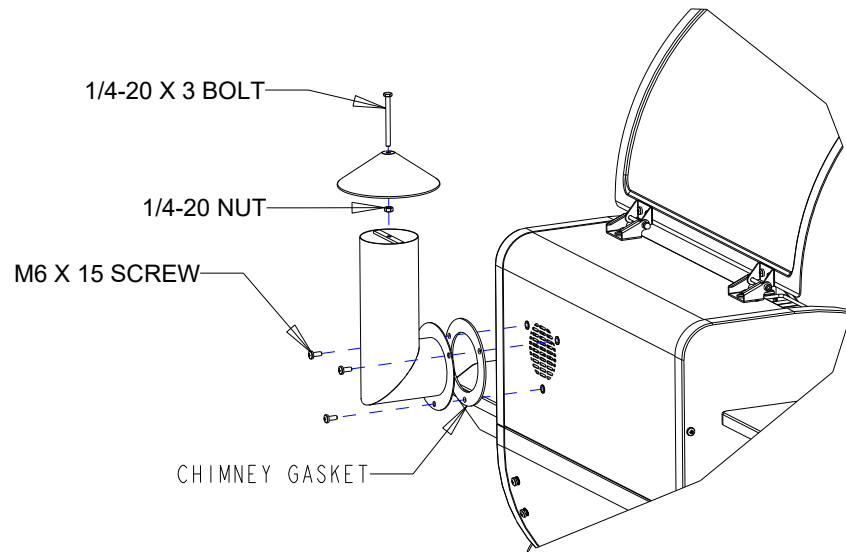

M3X20 4.8 CLASS □
 SHEAR PIN W/NUT (1) □
 PG24-25

BOTTLE OPENER (1) □
 BTOP-1 □

M4.2 X 10 SCREW (2)
 CONTROLLER KNOB (1)
 PG24SGC-3

CONTROLLER (1)
 PG24-82WF (WITH WIFI) □
 PG24-82 (NO WIFI)

M4.2 X 10 SCREW (4)

BURNER (1)
 PG24-78

HEATING ROD (1)
 PG24-21

BLOWER IMPELLER (1)
 PG24-27

M4.2 X 10 SCREW (4)
 BLOWER MOTOR WITH IMPELLER (1)
 PG24-26

MEAT PROBE (2)
 PG24-28

DRIP TRAY

DRIP TRAY

INDIRECT MODE