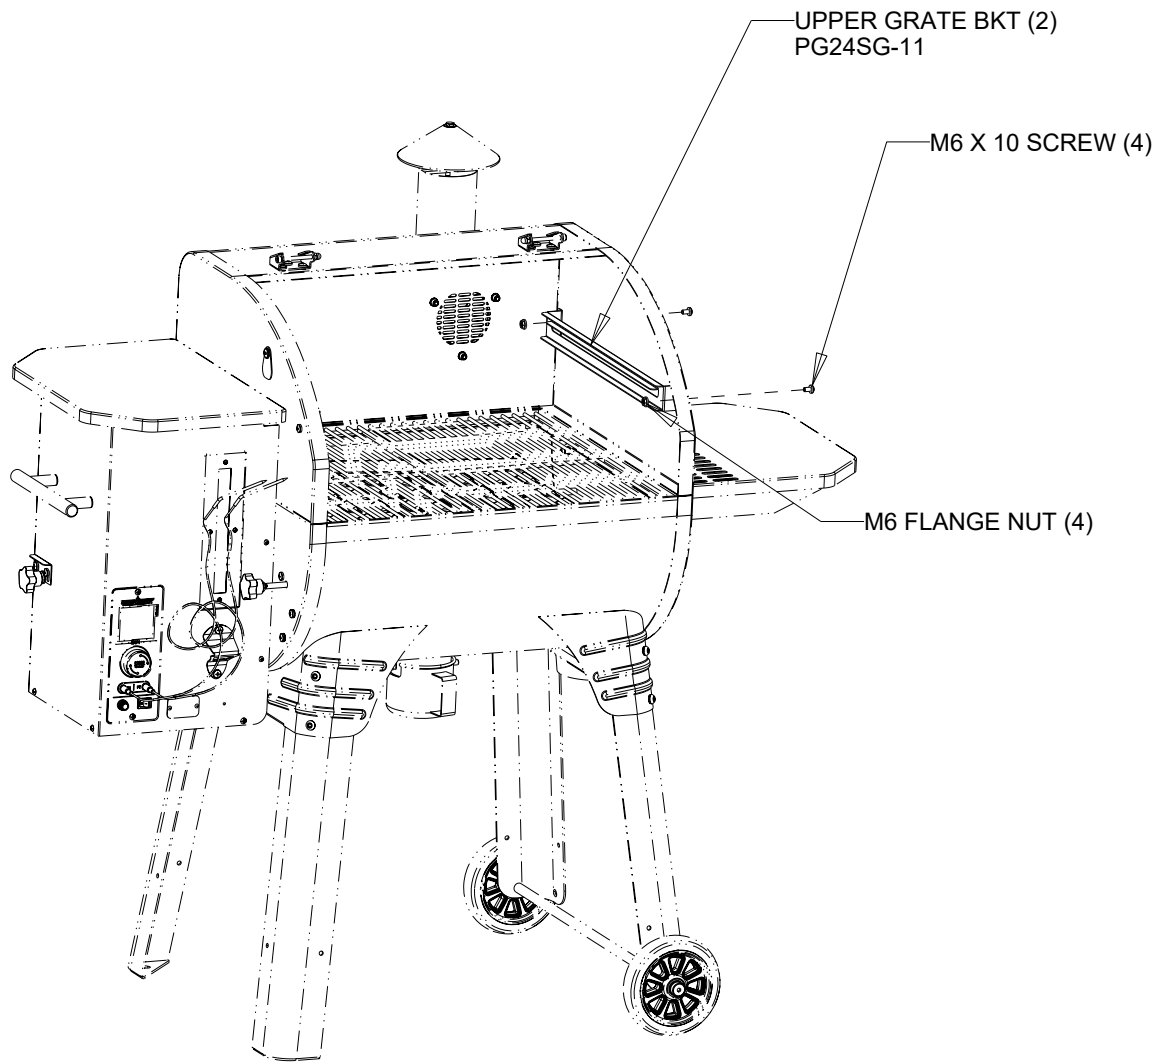

M3X20 4.8 CLASS □
 SHEAR PIN W/NUT (1) □
 PG24-25

BOTTLE OPENER (1) □
 BTOP-1 □

M4.2 X 10 SCREW (2)
 CONTROLLER KNOB (1)
 PG24SGC-3

CONTROLLER (1)
 PG24-82WF (WITH WIFI) □
 PG24-82 (NO WIFI)

M4.2 X 10 SCREW (4)

BURNER (1)
 PG24-78

HEATING ROD (1)
 PG24-21

BLOWER IMPELLER (1)
 PG24-27

M4.2 X 10 SCREW (4)
 BLOWER MOTOR WITH IMPELLER (1)
 PG24-26

MEAT PROBE (2)
 PG24-28

DRIP TRAY

DRIP TRAY

INDIRECT MODE

PG24-9 (1)
PULLOUT KNOB