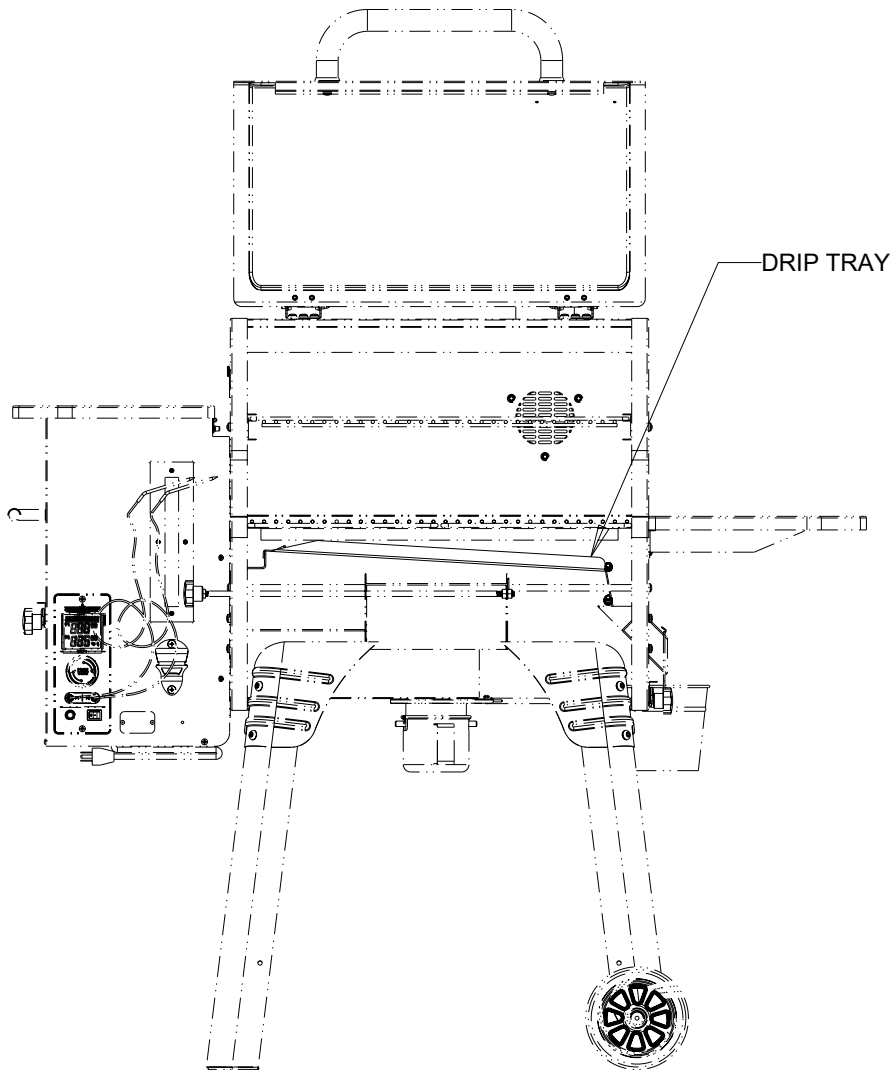

M3X20 4.8 CLASS □
 SHEAR PIN W/NUT (1) □
 PG24-25

BOTTLE OPENER (1) □
 BTOP-1 □

M4.2 X 10 SCREW (2)
 CONTROLLER KNOB (1)
 PG24SGC-3

CONTROLLER (1)
 PG24-82WF (WITH WIFI) □
 PG24-82 (NO WIFI)

M4.2 X 10 SCREW (4)

BURNER (1)
 PG24-78

HEATING ROD (1)
 PG24-21

BLOWER IMPELLER (1)
 PG24-27

M4.2 X 10 SCREW (4)
 BLOWER MOTOR WITH IMPELLER (1)
 PG24-26

MEAT PROBE (2)
 PG24-28

DRIP TRAY

DRIP TRAY

INDIRECT MODE