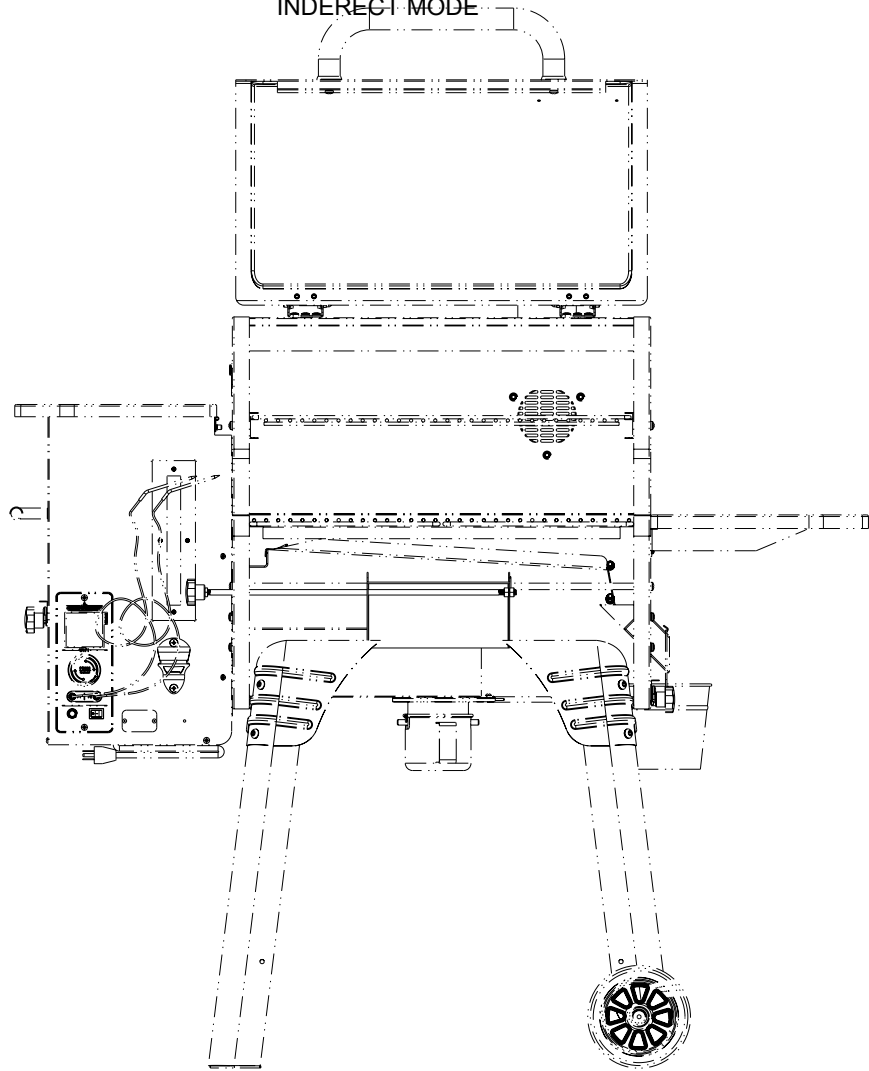

M3X20 4.8 CLASS □
 SHEAR PIN W/NUT (1) □
 PG24-25

BOTTLE OPENER (1) □
 BTOP-1 □

M4.2 X 10 SCREW (2)
 CONTROLLER KNOB (1)
 PG24SGC-3

CONTROLLER (1)
 PG24-82WF (WITH WIFI) □
 PG24-82 (NO WIFI)

M4.2 X 10 SCREW (4)

BURNER (1)
 PG24-78

HEATING ROD (1)
 PG24-21

BLOWER IMPELLER (1)
 PG24-27

M4.2 X 10 SCREW (4)
 BLOWER MOTOR WITH IMPELLER (1)
 PG24-26

MEAT PROBE (2)
 PG24-28

DRIP TRAY

DRIP TRAY

INDIRECT MODE