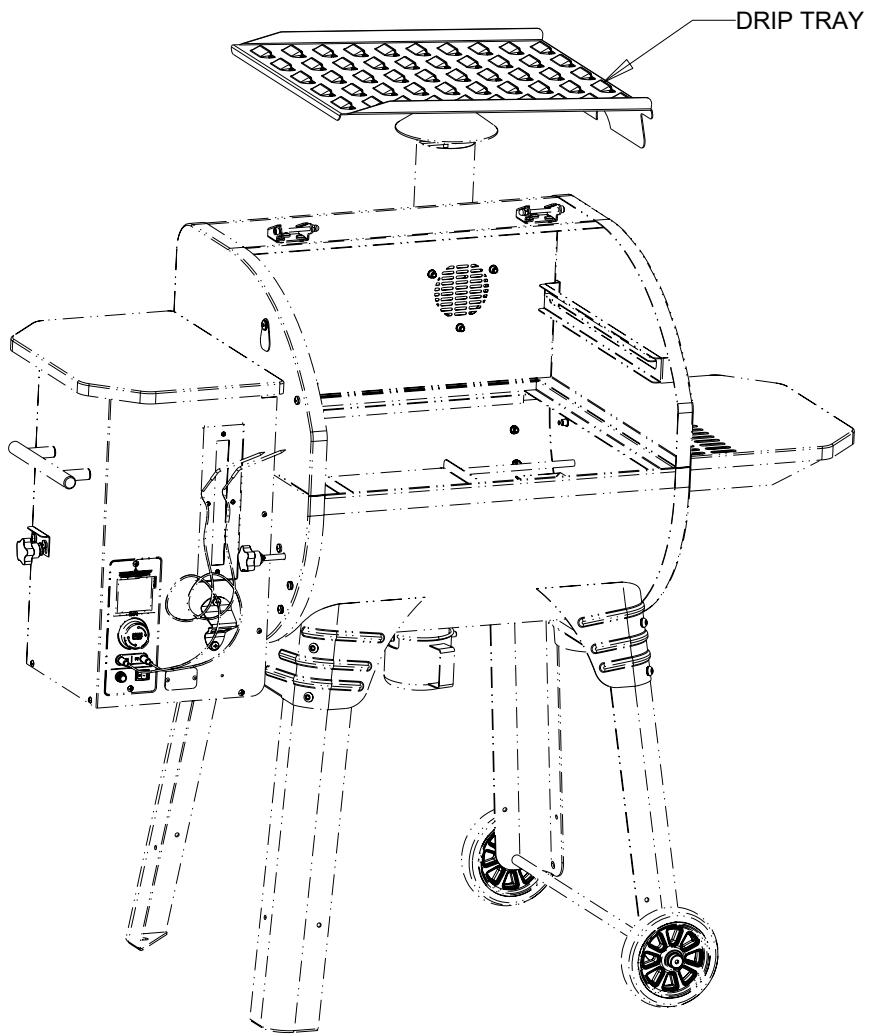

M3X20 4.8 CLASS □
 SHEAR PIN W/NUT (1) □
 PG24-25

BOTTLE OPENER (1) □
 BTOP-1 □

M4.2 X 10 SCREW (2)
 CONTROLLER KNOB (1)
 PG24SGC-3

CONTROLLER (1)
 PG24-82WF (WITH WIFI) □
 PG24-82 (NO WIFI)

M4.2 X 10 SCREW (4)

BURNER (1)
 PG24-78

HEATING ROD (1)
 PG24-21

BLOWER IMPELLER (1)
 PG24-27

M4.2 X 10 SCREW (4)
 BLOWER MOTOR WITH IMPELLER (1)
 PG24-26

MEAT PROBE (2)
 PG24-28

DRIP TRAY

DRIP TRAY

INDIRECT MODE