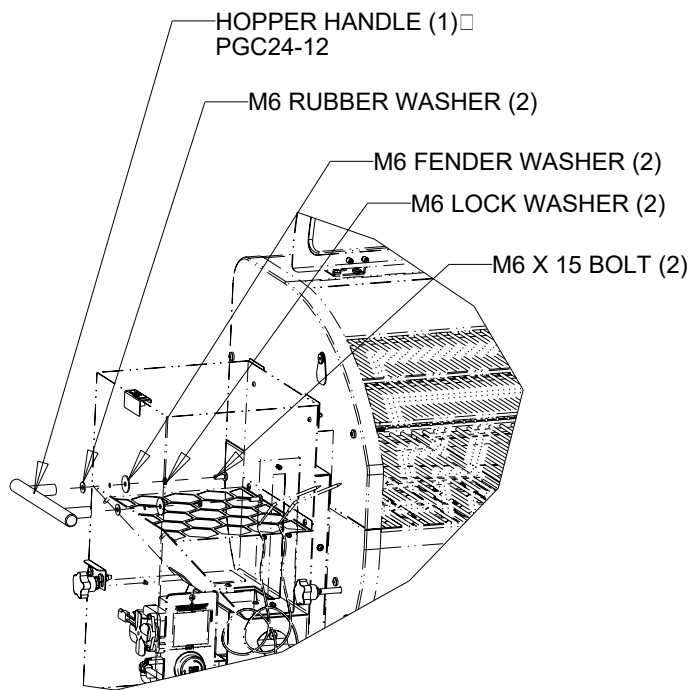

GUARD PLATE (1)
 PG24ZG-16

M4 X 10 SCREW (6)

M3 NYLOC NUT (4)
 HOPPER WINDOW ASM (1)
 PGC24-14

M3X8 BOLT (4)

AUGER IMPELLER (1)
 PG24-49

AUGER MOTOR WITH IMPELLER (1)
 PG24-24

AUGER BUSHING (1)
 PG24-23

AUGER (1)
 PGC24-8

M3X20 4.8 CLASS □
 SHEAR PIN W/NUT (1) □
 PG24-25

BOTTLE OPENER (1) □
 BTOP-1 □

M4.2 X 10 SCREW (2)
 CONTROLLER KNOB (1)
 PG24SGC-3

CONTROLLER (1)
 PG24-82WF (WITH WIFI) □
 PG24-82 (NO WIFI)

M4.2 X 10 SCREW (4)

BURNER (1)
 PG24-78

HEATING ROD (1)
 PG24-21

BLOWER IMPELLER (1)
 PG24-27

M4.2 X 10 SCREW (4)
 BLOWER MOTOR WITH IMPELLER (1)
 PG24-26

MEAT PROBE (2)
 PG24-28

DRIP TRAY

DRIP TRAY

INDIRECT MODE

PG24-9 (1)
PULLOUT KNOB