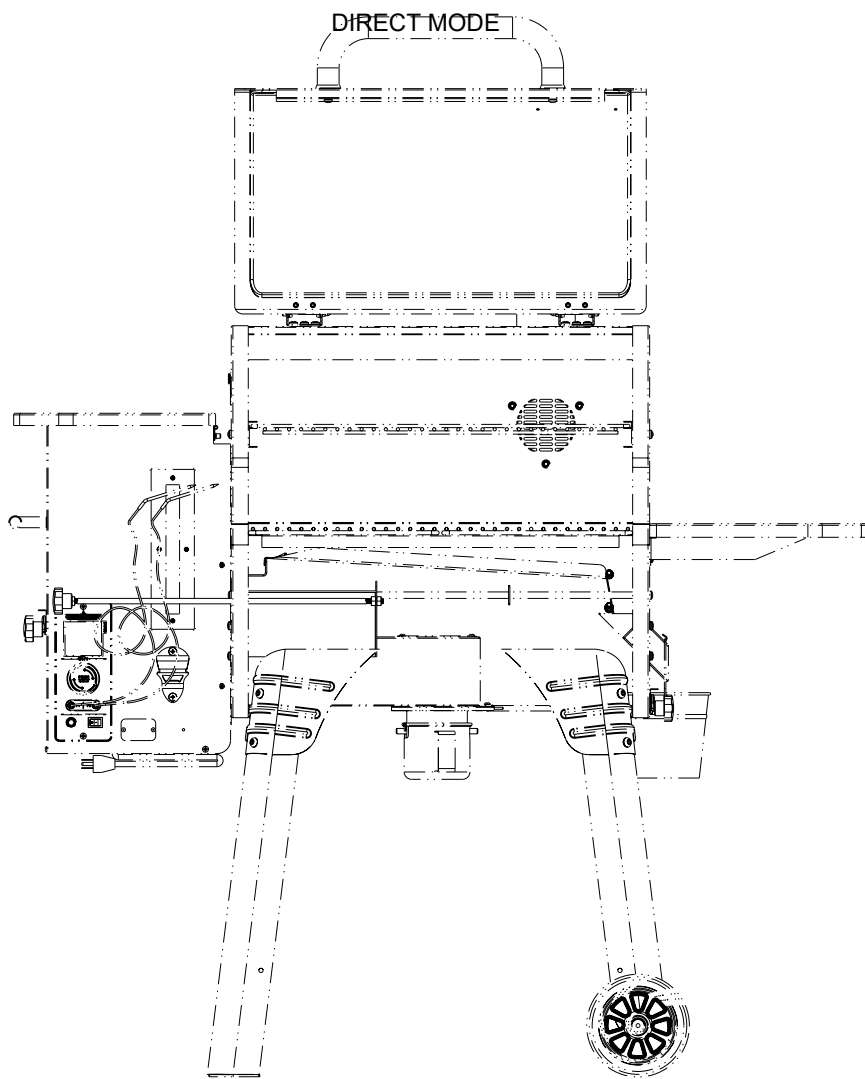

M3X20 4.8 CLASS □
 SHEAR PIN W/NUT (1) □
 PG24-25

BOTTLE OPENER (1) □
 BTOP-1 □

M4.2 X 10 SCREW (2)
 CONTROLLER KNOB (1)
 PG24SGC-3

CONTROLLER (1)
 PG24-82WF (WITH WIFI) □
 PG24-82 (NO WIFI)

M4.2 X 10 SCREW (4)

BURNER (1)
 PG24-78

HEATING ROD (1)
 PG24-21

BLOWER IMPELLER (1)
 PG24-27

M4.2 X 10 SCREW (4)
 BLOWER MOTOR WITH IMPELLER (1)
 PG24-26

MEAT PROBE (2)
 PG24-28

DRIP TRAY

DRIP TRAY

INDIRECT MODE