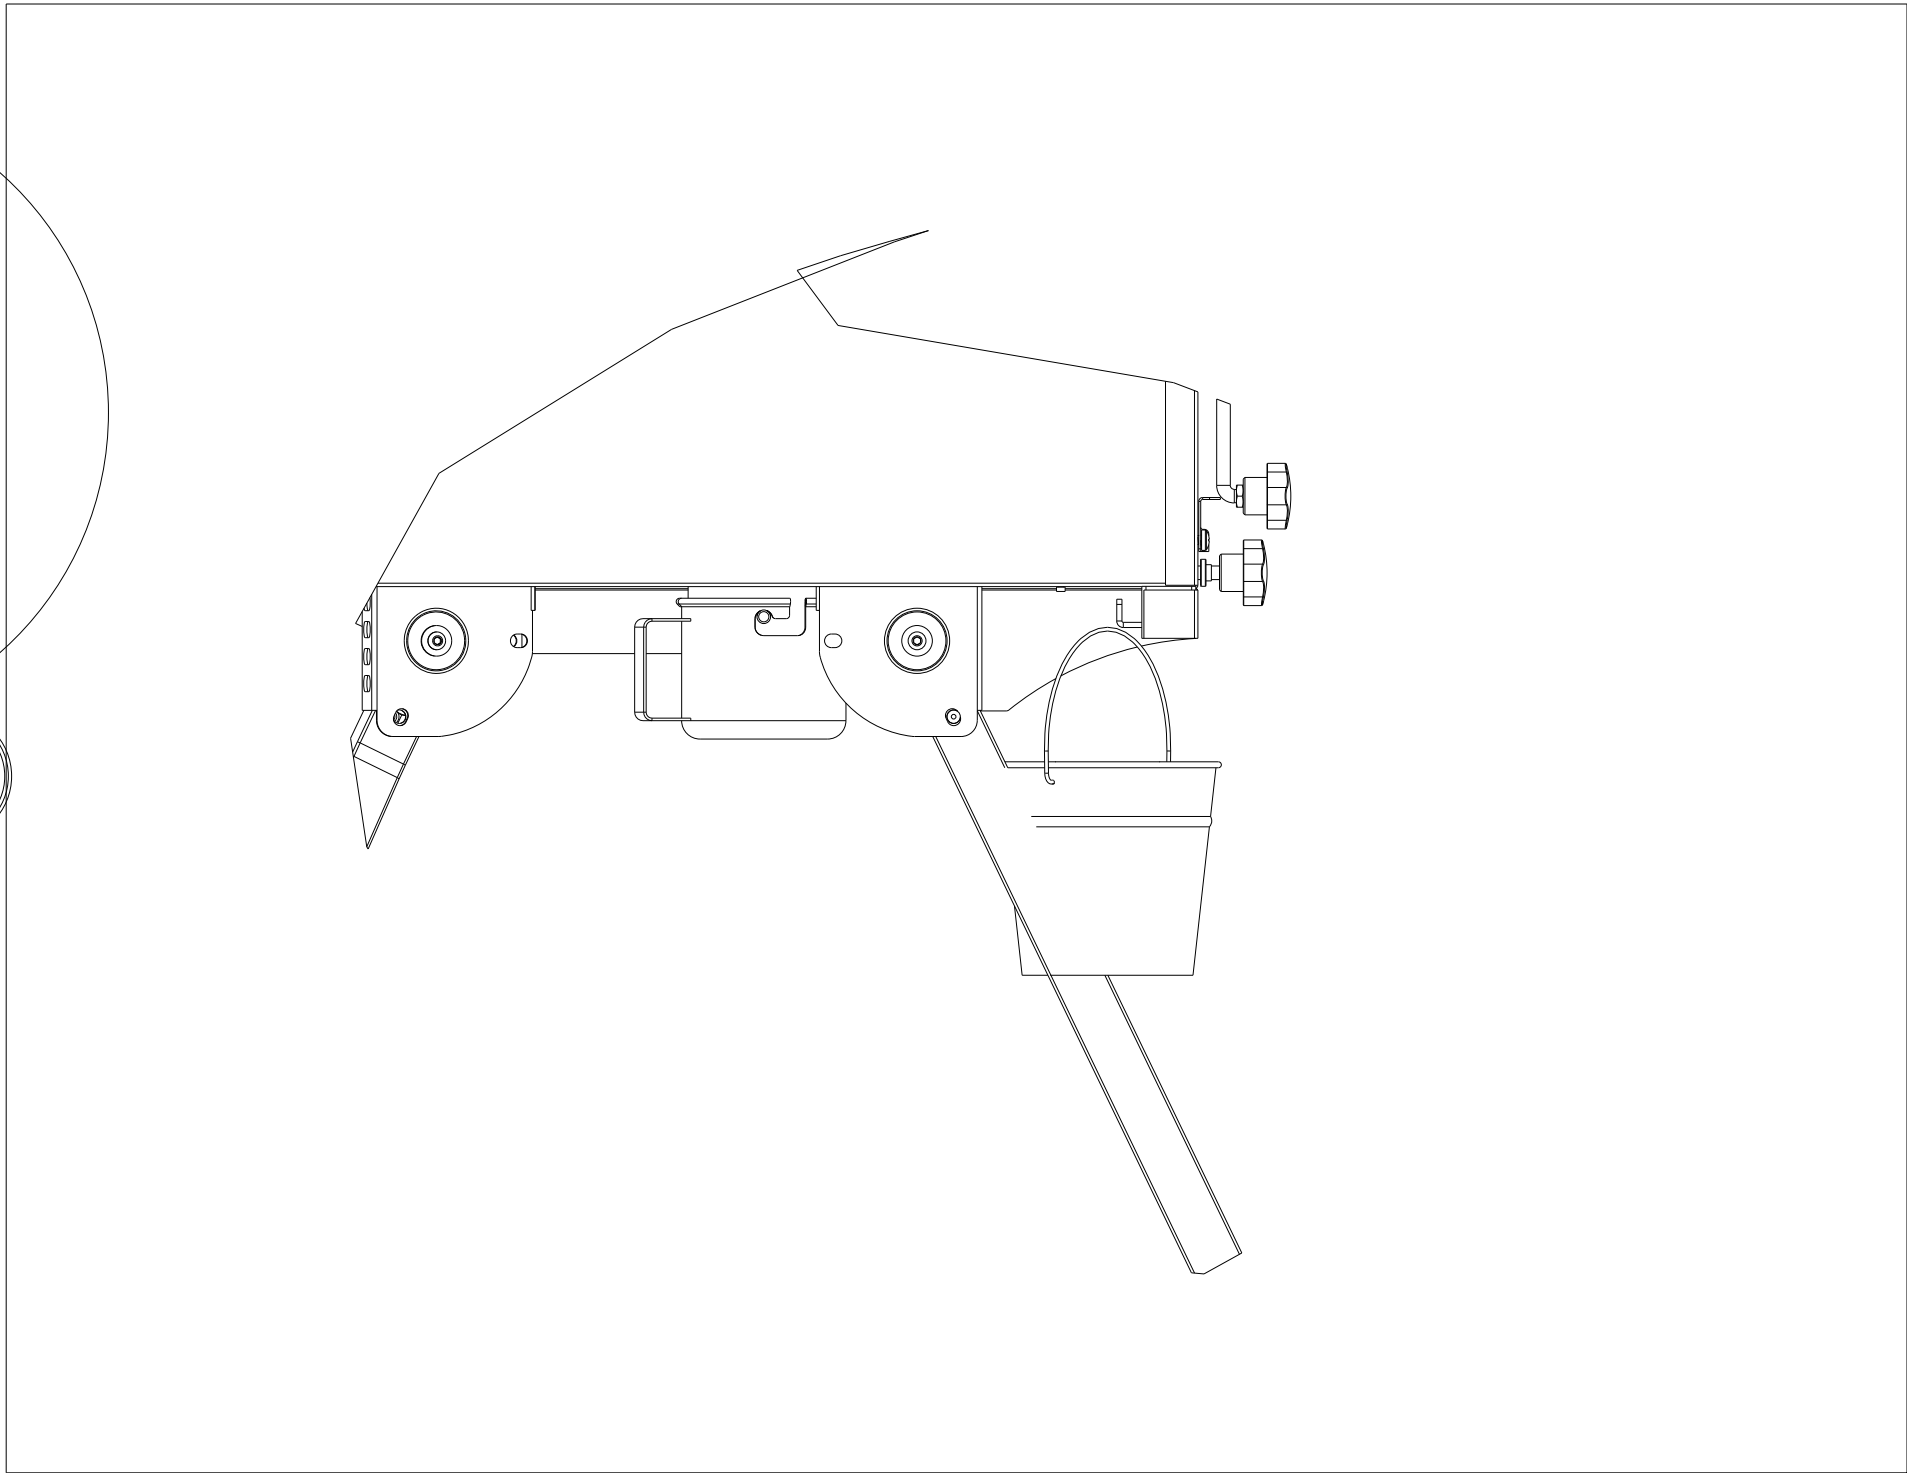

Item	Part number	Description	Quantity
1	PPG20-25	SPLIT UPPER RACK	2
2	PPG20-2	MAIN RACK	1
3	PPG20-4	DRIP TRAY	1
4	PPG20-5	HEAT DEFLECTOR	1
5	PPG20-8	SLIDE GRILL ROD	1
6	PG24-9	PULLOUT KNOB	2
7	PPG20-3	GRILL LID	1
8	PPG20-7	UPPER RACK BRACKET	2
9	PPG20-14	DRIP SUPPORT ROD	1
10	PPG20-16	SLIDE SUPPORT ROD	2
11	PPG20-12	BURNER PULLOUT	1
12	PG24-11	GREASE BUCKET	1
13	PPG20-15	STRAIGHT LEG ASSEMBLY	1
14	PPG20-18	WHEEL AXLE	2
15	PG24-16	WHEEL	2
16	PPG20-13	BURN CUP	1
17	PG24-21	HOT ROD	1
18	PG24-17	ASH CUP	1
19	PG24-57	HANDLE	1
20	PG24-59	M6 HANDLE SCREW	2
21	PG24-71	HANDLE BEZEL	2
22	PPG20-6	HANDLE DEFLECTOR	1
23	PG24LS-8	LID HINGE	2
24	PG24-54	PROBE COVER	1
25	PG24-44	RTD	1
26	ATS-4	LATCH	3
27	PPG20-29	HOPPER ASSEMBLY (NO WIFI)	1
	PPG20-29WF	HOPPER ASSEMBLY (WIFI)	0
28	PPG20-9	HOPPER GASKET	1
29	TS90-1	SNAP BUTTON	5
30	PPG20-26	LEG PLUG	2
31	PPG20-11	REAR BENT LEG ASSEMBLY	1
32	PPG20-17	PULL HANDLE	1
33	LEGXS	LEG LEVELER	2
34	PPG20-10	FRONT BENT LEG ASSEMBLY	1

Item	Part number	Description	Quantity
1	PPG20-19	HOPPER LID	1
2	PPG20-20	AUGER GUARD	1
3	SS50T	LATCH	1
4	PGC24-12	HOPPER HANDLE	1
5	PPG20-21	HOPPER SIDE	1
6	PG24-26	FAN	1
7	PG24-24	AUGER MOTOR WITH IMPELLEF	1
8	PG24-48	POWER CORD	1
9	PG24SGC-3	CONTROLLER KNOB	1
10	PPG20-28	CONTROLLER (NO WIFI)	1
	PPG20-28WF	CONTROLLER (WIFI)	0
11	PG24-89B	MEAT PROBE (BLACK)	1
	PG24-89R	MEAT PROBE (RED)	1
12	BTOP-1	BOTTLE OPENER	1
13	PPG20-23	AUGER	1
14	PG24-23	AUGER BUSHING	1
15	PG24-25	SHEAR PIN WITH NUT	1

SEE DETAIL E

DETAIL E
SCALE 0.150

SEE DETAIL B

SEE DETAIL C

DETAIL D
SCALE 0.250

SCALE 0.150

SCALE 0.150