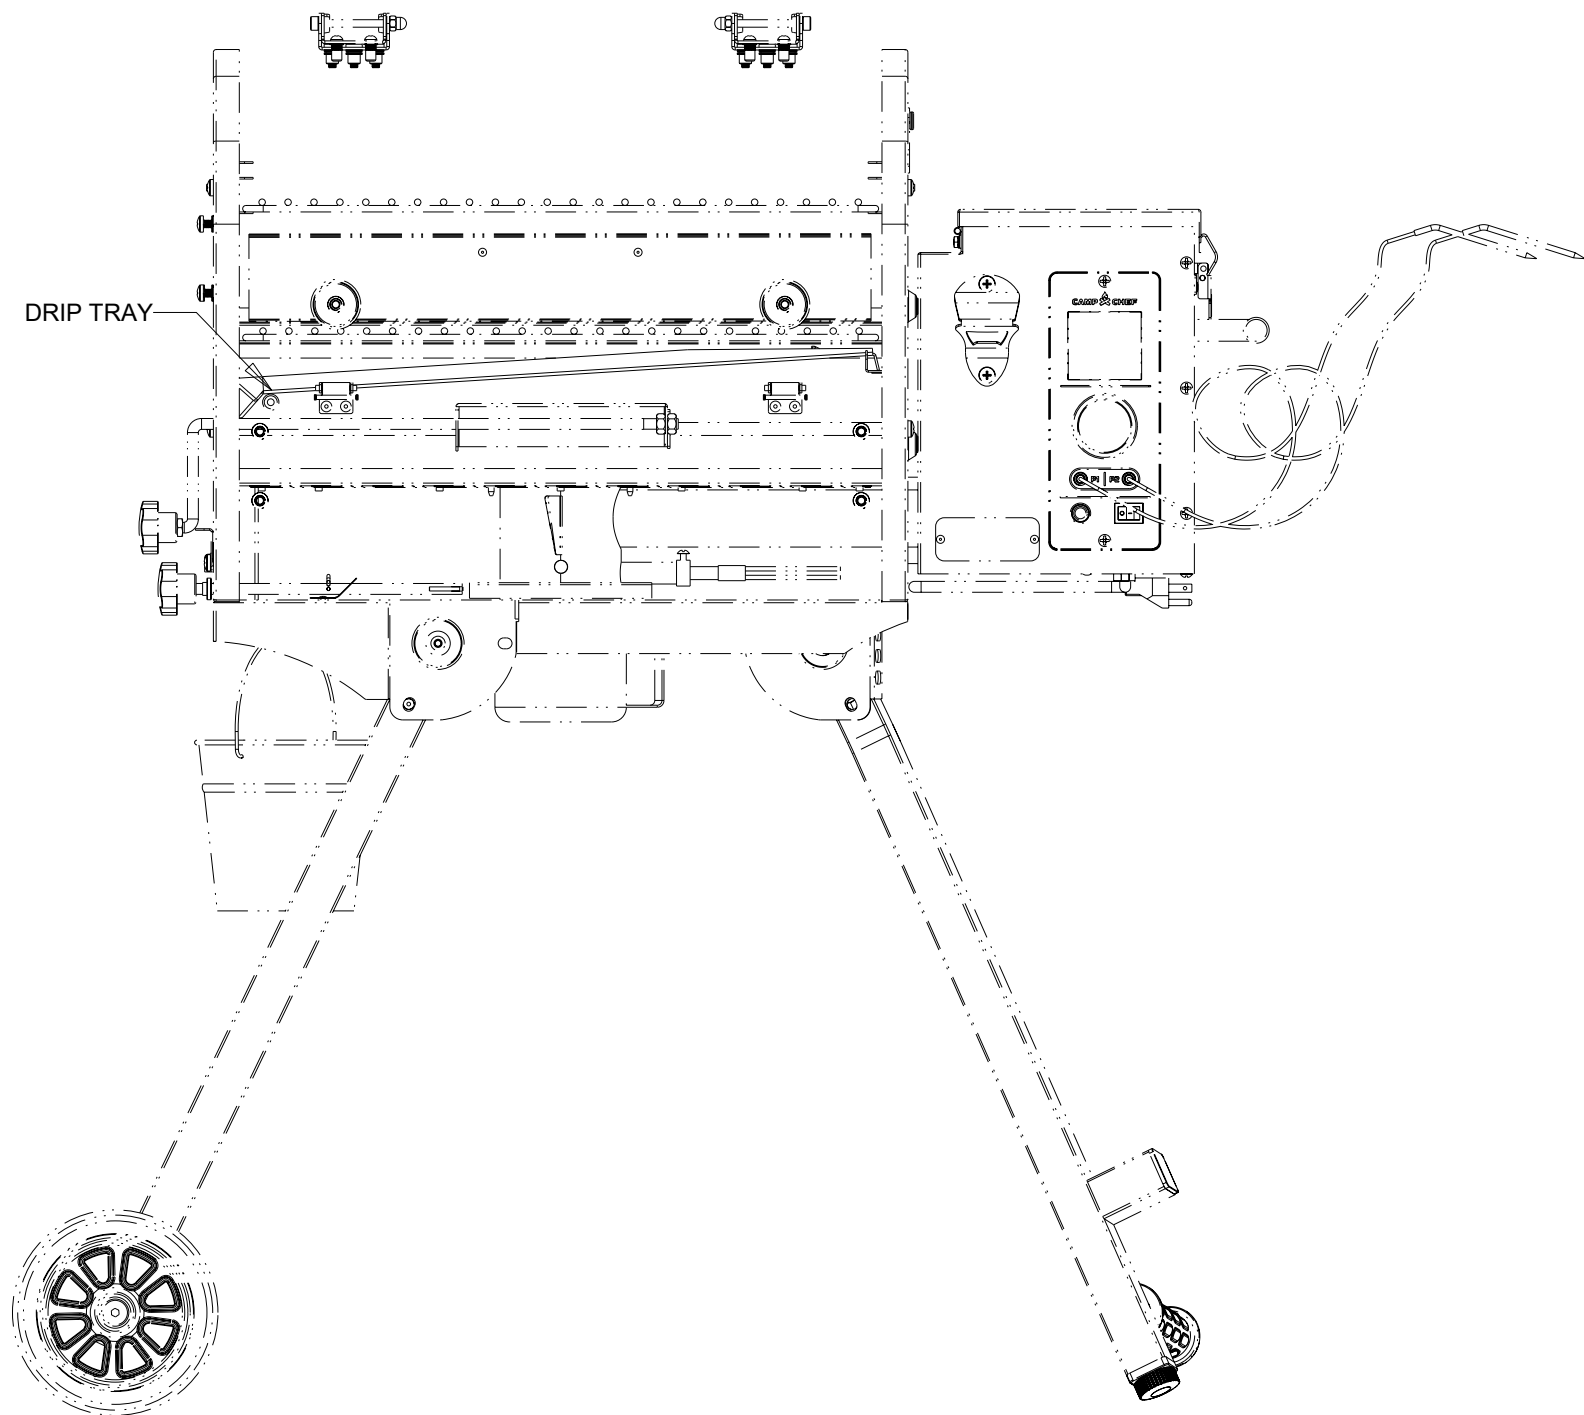

Item	Part number	Description	Quantity
1	PPG20-25	SPLIT UPPER RACK	2
2	PPG20-2	MAIN RACK	1
3	PPG20-4	DRIP TRAY	1
4	PPG20-5	HEAT DEFLECTOR	1
5	PPG20-8	SLIDE GRILL ROD	1
6	PG24-9	PULLOUT KNOB	2
7	PPG20-3	GRILL LID	1
8	PPG20-7	UPPER RACK BRACKET	2
9	PPG20-14	DRIP SUPPORT ROD	1
10	PPG20-16	SLIDE SUPPORT ROD	2
11	PPG20-12	BURNER PULLOUT	1
12	PG24-11	GREASE BUCKET	1
13	PPG20-15	STRAIGHT LEG ASSEMBLY	1
14	PPG20-18	WHEEL AXLE	2
15	PG24-16	WHEEL	2
16	PPG20-13	BURN CUP	1
17	PG24-21	HOT ROD	1
18	PG24-17	ASH CUP	1
19	PG24-57	HANDLE	1
20	PG24-59	M6 HANDLE SCREW	2
21	PG24-71	HANDLE BEZEL	2
22	PPG20-6	HANDLE DEFLECTOR	1
23	PG24LS-8	LID HINGE	2
24	PG24-54	PROBE COVER	1
25	PG24-44	RTD	1
26	ATS-4	LATCH	3
27	PPG20-29	HOPPER ASSEMBLY (NO WIFI)	1
	PPG20-29WF	HOPPER ASSEMBLY (WIFI)	0
28	PPG20-9	HOPPER GASKET	1
29	TS90-1	SNAP BUTTON	5
30	PPG20-26	LEG PLUG	2
31	PPG20-11	REAR BENT LEG ASSEMBLY	1
32	PPG20-17	PULL HANDLE	1
33	LEGXS	LEG LEVELER	2
34	PPG20-10	FRONT BENT LEG ASSEMBLY	1

Item	Part number	Description	Quantity
1	PPG20-19	HOPPER LID	1
2	PPG20-20	AUGER GUARD	1
3	SS50T	LATCH	1
4	PGC24-12	HOPPER HANDLE	1
5	PPG20-21	HOPPER SIDE	1
6	PG24-26	FAN	1
7	PG24-24	AUGER MOTOR WITH IMPELLEF	1
8	PG24-48	POWER CORD	1
9	PG24SGC-3	CONTROLLER KNOB	1
10	PPG20-28	CONTROLLER (NO WIFI)	1
	PPG20-28WF	CONTROLLER (WIFI)	0
11	PG24-89B	MEAT PROBE (BLACK)	1
	PG24-89R	MEAT PROBE (RED)	1
12	BTOP-1	BOTTLE OPENER	1
13	PPG20-23	AUGER	1
14	PG24-23	AUGER BUSHING	1
15	PG24-25	SHEAR PIN WITH NUT	1

SEE DETAIL E

DETAIL E
SCALE 0.150

SEE DETAIL B

SEE DETAIL C

DETAIL D
SCALE 0.250

SCALE 0.150

SCALE 0.150