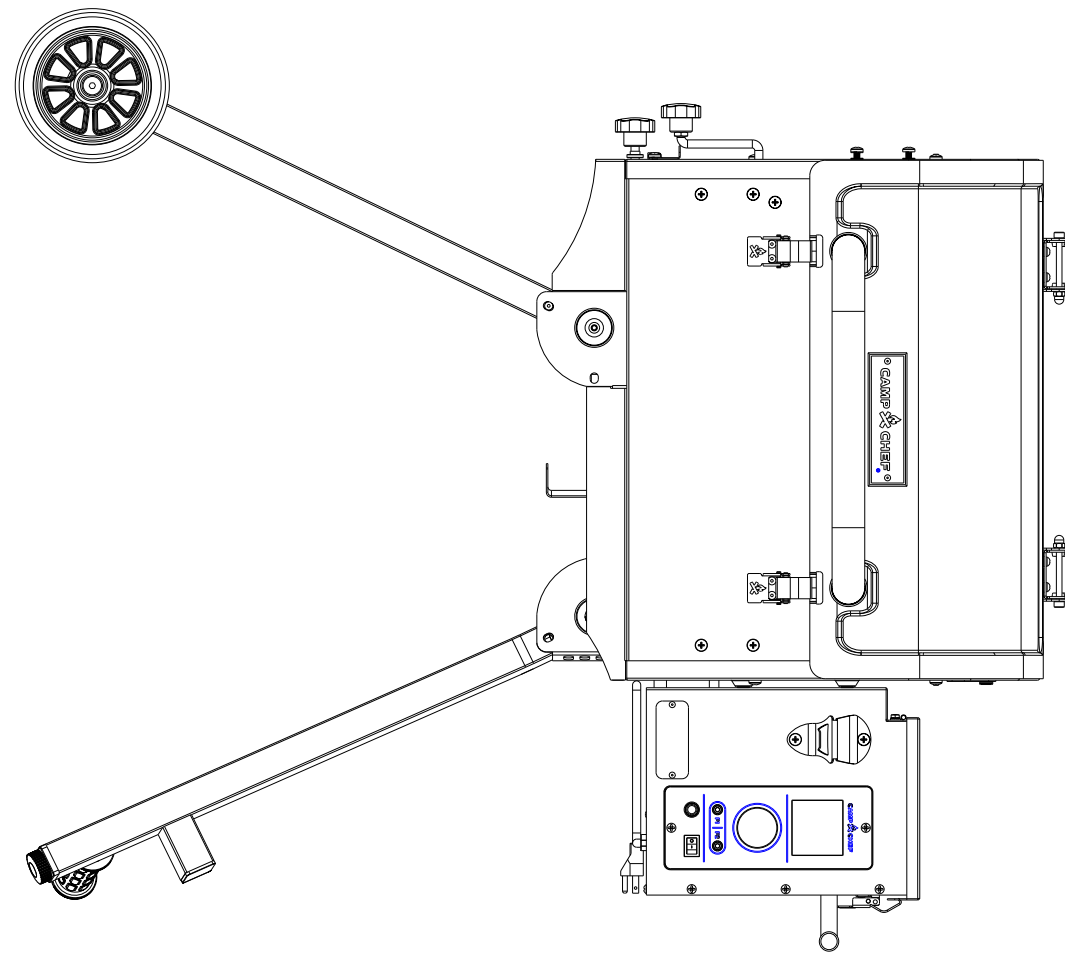

Item	Part number	Description	Quantity
1	PPG20-25	SPLIT UPPER RACK	2
2	PPG20-2	MAIN RACK	1
3	PPG20-4	DRIP TRAY	1
4	PPG20-5	HEAT DEFLECTOR	1
5	PPG20-8	SLIDE GRILL ROD	1
6	PG24-9	PULLOUT KNOB	2
7	PPG20-3	GRILL LID	1
8	PPG20-7	UPPER RACK BRACKET	2
9	PPG20-14	DRIP SUPPORT ROD	1
10	PPG20-16	SLIDE SUPPORT ROD	2
11	PPG20-12	BURNER PULLOUT	1
12	PG24-11	GREASE BUCKET	1
13	PPG20-15	STRAIGHT LEG ASSEMBLY	1
14	PPG20-18	WHEEL AXLE	2
15	PG24-16	WHEEL	2
16	PPG20-13	BURN CUP	1
17	PG24-21	HOT ROD	1
18	PG24-17	ASH CUP	1
19	PG24-57	HANDLE	1
20	PG24-59	M6 HANDLE SCREW	2
21	PG24-71	HANDLE BEZEL	2
22	PPG20-6	HANDLE DEFLECTOR	1
23	PG24LS-8	LID HINGE	2
24	PG24-54	PROBE COVER	1
25	PG24-44	RTD	1
26	ATS-4	LATCH	3
27	PPG20-29	HOPPER ASSEMBLY (NO WIFI)	1
	PPG20-29WF	HOPPER ASSEMBLY (WIFI)	0
28	PPG20-9	HOPPER GASKET	1
29	TS90-1	SNAP BUTTON	5
30	PPG20-26	LEG PLUG	2
31	PPG20-11	REAR BENT LEG ASSEMBLY	1
32	PPG20-17	PULL HANDLE	1
33	LEGXS	LEG LEVELER	2
34	PPG20-10	FRONT BENT LEG ASSEMBLY	1

Item	Part number	Description	Quantity
1	PPG20-19	HOPPER LID	1
2	PPG20-20	AUGER GUARD	1
3	SS50T	LATCH	1
4	PGC24-12	HOPPER HANDLE	1
5	PPG20-21	HOPPER SIDE	1
6	PG24-26	FAN	1
7	PG24-24	AUGER MOTOR WITH IMPELLEF	1
8	PG24-48	POWER CORD	1
9	PG24SGC-3	CONTROLLER KNOB	1
10	PPG20-28	CONTROLLER (NO WIFI)	1
	PPG20-28WF	CONTROLLER (WIFI)	0
11	PG24-89B	MEAT PROBE (BLACK)	1
	PG24-89R	MEAT PROBE (RED)	1
12	BTOP-1	BOTTLE OPENER	1
13	PPG20-23	AUGER	1
14	PG24-23	AUGER BUSHING	1
15	PG24-25	SHEAR PIN WITH NUT	1

SEE DETAIL E

DETAIL E
SCALE 0.150

SEE DETAIL B

SEE DETAIL C

DETAIL D
SCALE 0.250

SCALE 0.150

SCALE 0.150