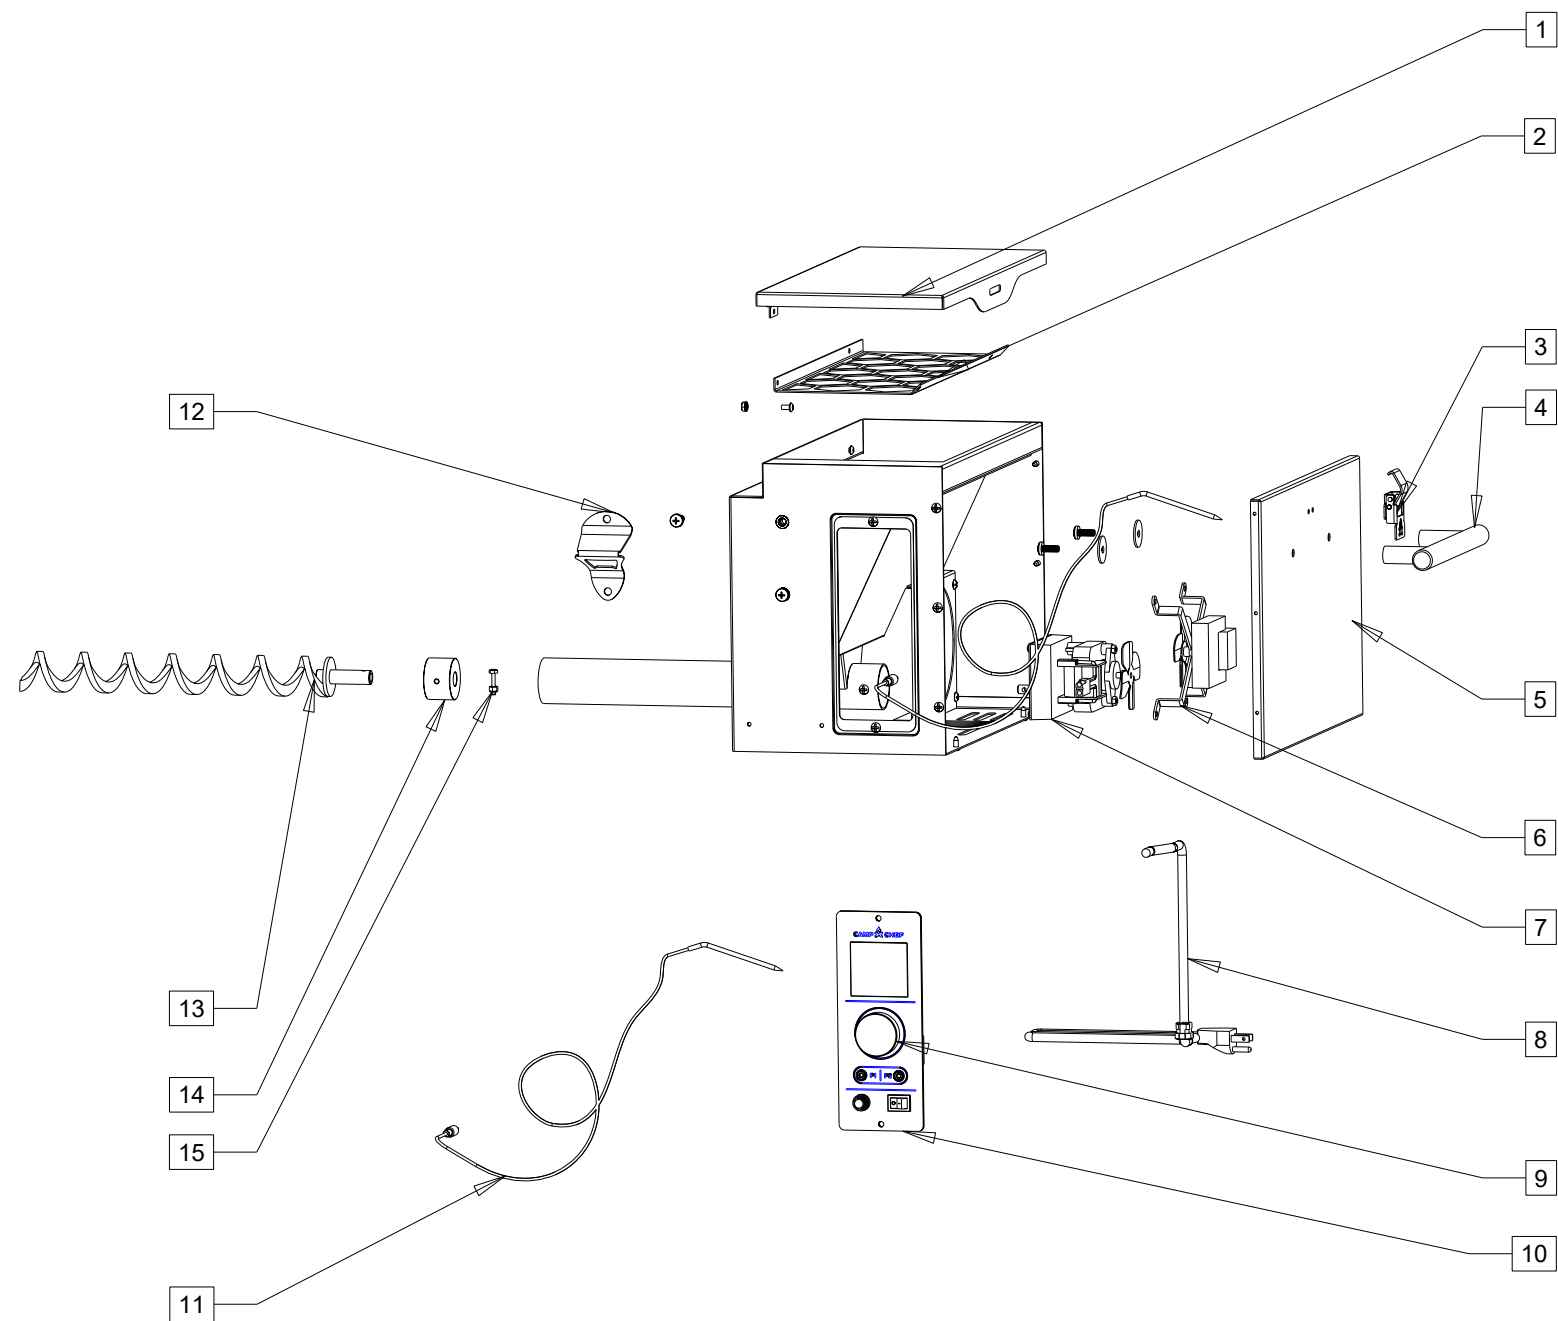

Item	Part number	Description	Quantity
1	PPG20-25	SPLIT UPPER RACK	2
2	PPG20-2	MAIN RACK	1
3	PPG20-4	DRIP TRAY	1
4	PPG20-5	HEAT DEFLECTOR	1
5	PPG20-8	SLIDE GRILL ROD	1
6	PG24-9	PULLOUT KNOB	2
7	PPG20-3	GRILL LID	1
8	PPG20-7	UPPER RACK BRACKET	2
9	PPG20-14	DRIP SUPPORT ROD	1
10	PPG20-16	SLIDE SUPPORT ROD	2
11	PPG20-12	BURNER PULLOUT	1
12	PG24-11	GREASE BUCKET	1
13	PPG20-15	STRAIGHT LEG ASSEMBLY	1
14	PPG20-18	WHEEL AXLE	2
15	PG24-16	WHEEL	2
16	PPG20-13	BURN CUP	1
17	PG24-21	HOT ROD	1
18	PG24-17	ASH CUP	1
19	PG24-57	HANDLE	1
20	PG24-59	M6 HANDLE SCREW	2
21	PG24-71	HANDLE BEZEL	2
22	PPG20-6	HANDLE DEFLECTOR	1
23	PG24LS-8	LID HINGE	2
24	PG24-54	PROBE COVER	1
25	PG24-44	RTD	1
26	ATS-4	LATCH	3
27	PPG20-29	HOPPER ASSEMBLY (NO WIFI)	1
	PPG20-29WF	HOPPER ASSEMBLY (WIFI)	0
28	PPG20-9	HOPPER GASKET	1
29	TS90-1	SNAP BUTTON	5
30	PPG20-26	LEG PLUG	2
31	PPG20-11	REAR BENT LEG ASSEMBLY	1
32	PPG20-17	PULL HANDLE	1
33	LEGXS	LEG LEVELER	2
34	PPG20-10	FRONT BENT LEG ASSEMBLY	1

Item	Part number	Description	Quantity
1	PPG20-19	HOPPER LID	1
2	PPG20-20	AUGER GUARD	1
3	SS50T	LATCH	1
4	PGC24-12	HOPPER HANDLE	1
5	PPG20-21	HOPPER SIDE	1
6	PG24-26	FAN	1
7	PG24-24	AUGER MOTOR WITH IMPELLEF	1
8	PG24-48	POWER CORD	1
9	PG24SGC-3	CONTROLLER KNOB	1
10	PPG20-28	CONTROLLER (NO WIFI)	1
	PPG20-28WF	CONTROLLER (WIFI)	0
11	PG24-89B	MEAT PROBE (BLACK)	1
	PG24-89R	MEAT PROBE (RED)	1
12	BTOP-1	BOTTLE OPENER	1
13	PPG20-23	AUGER	1
14	PG24-23	AUGER BUSHING	1
15	PG24-25	SHEAR PIN WITH NUT	1

SEE DETAIL E

DETAIL E
SCALE 0.150

SEE DETAIL B

SEE DETAIL C

DETAIL D
SCALE 0.250

SCALE 0.150

SCALE 0.150