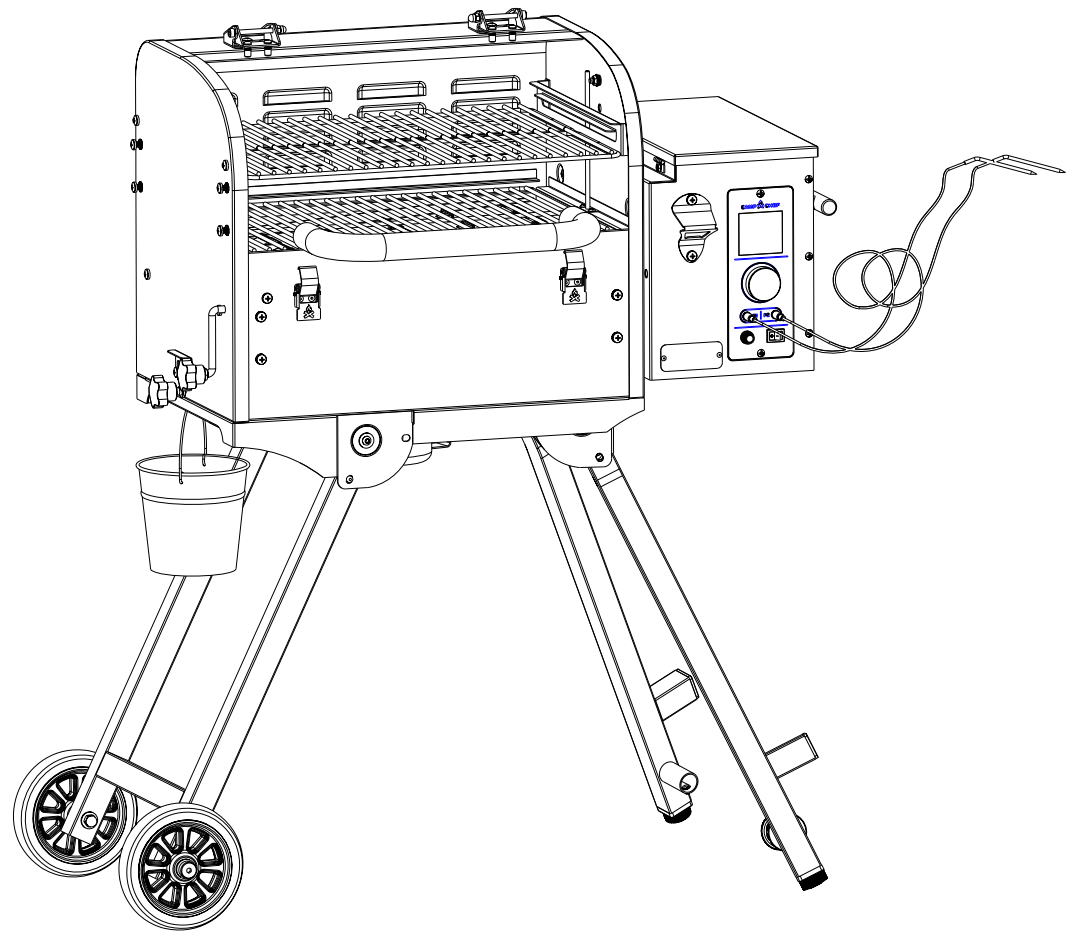

Item	Part number	Description	Quantity
1	PPG20-25	SPLIT UPPER RACK	2
2	PPG20-2	MAIN RACK	1
3	PPG20-4	DRIP TRAY	1
4	PPG20-5	HEAT DEFLECTOR	1
5	PPG20-8	SLIDE GRILL ROD	1
6	PG24-9	PULLOUT KNOB	2
7	PPG20-3	GRILL LID	1
8	PPG20-7	UPPER RACK BRACKET	2
9	PPG20-14	DRIP SUPPORT ROD	1
10	PPG20-16	SLIDE SUPPORT ROD	2
11	PPG20-12	BURNER PULLOUT	1
12	PG24-11	GREASE BUCKET	1
13	PPG20-15	STRAIGHT LEG ASSEMBLY	1
14	PPG20-18	WHEEL AXLE	2
15	PG24-16	WHEEL	2
16	PPG20-13	BURN CUP	1
17	PG24-21	HOT ROD	1
18	PG24-17	ASH CUP	1
19	PG24-57	HANDLE	1
20	PG24-59	M6 HANDLE SCREW	2
21	PG24-71	HANDLE BEZEL	2
22	PPG20-6	HANDLE DEFLECTOR	1
23	PG24LS-8	LID HINGE	2
24	PG24-54	PROBE COVER	1
25	PG24-44	RTD	1
26	ATS-4	LATCH	3
27	PPG20-29	HOPPER ASSEMBLY (NO WIFI)	1
	PPG20-29WF	HOPPER ASSEMBLY (WIFI)	0
28	PPG20-9	HOPPER GASKET	1
29	TS90-1	SNAP BUTTON	5
30	PPG20-26	LEG PLUG	2
31	PPG20-11	REAR BENT LEG ASSEMBLY	1
32	PPG20-17	PULL HANDLE	1
33	LEGXS	LEG LEVELER	2
34	PPG20-10	FRONT BENT LEG ASSEMBLY	1

Item	Part number	Description	Quantity
1	PPG20-19	HOPPER LID	1
2	PPG20-20	AUGER GUARD	1
3	SS50T	LATCH	1
4	PGC24-12	HOPPER HANDLE	1
5	PPG20-21	HOPPER SIDE	1
6	PG24-26	FAN	1
7	PG24-24	AUGER MOTOR WITH IMPELLEF	1
8	PG24-48	POWER CORD	1
9	PG24SGC-3	CONTROLLER KNOB	1
10	PPG20-28	CONTROLLER (NO WIFI)	1
	PPG20-28WF	CONTROLLER (WIFI)	0
11	PG24-89B	MEAT PROBE (BLACK)	1
	PG24-89R	MEAT PROBE (RED)	1
12	BTOP-1	BOTTLE OPENER	1
13	PPG20-23	AUGER	1
14	PG24-23	AUGER BUSHING	1
15	PG24-25	SHEAR PIN WITH NUT	1

SEE DETAIL E

DETAIL E
SCALE 0.150

SEE DETAIL B

SEE DETAIL C

DETAIL D
SCALE 0.250

SCALE 0.150

SCALE 0.150