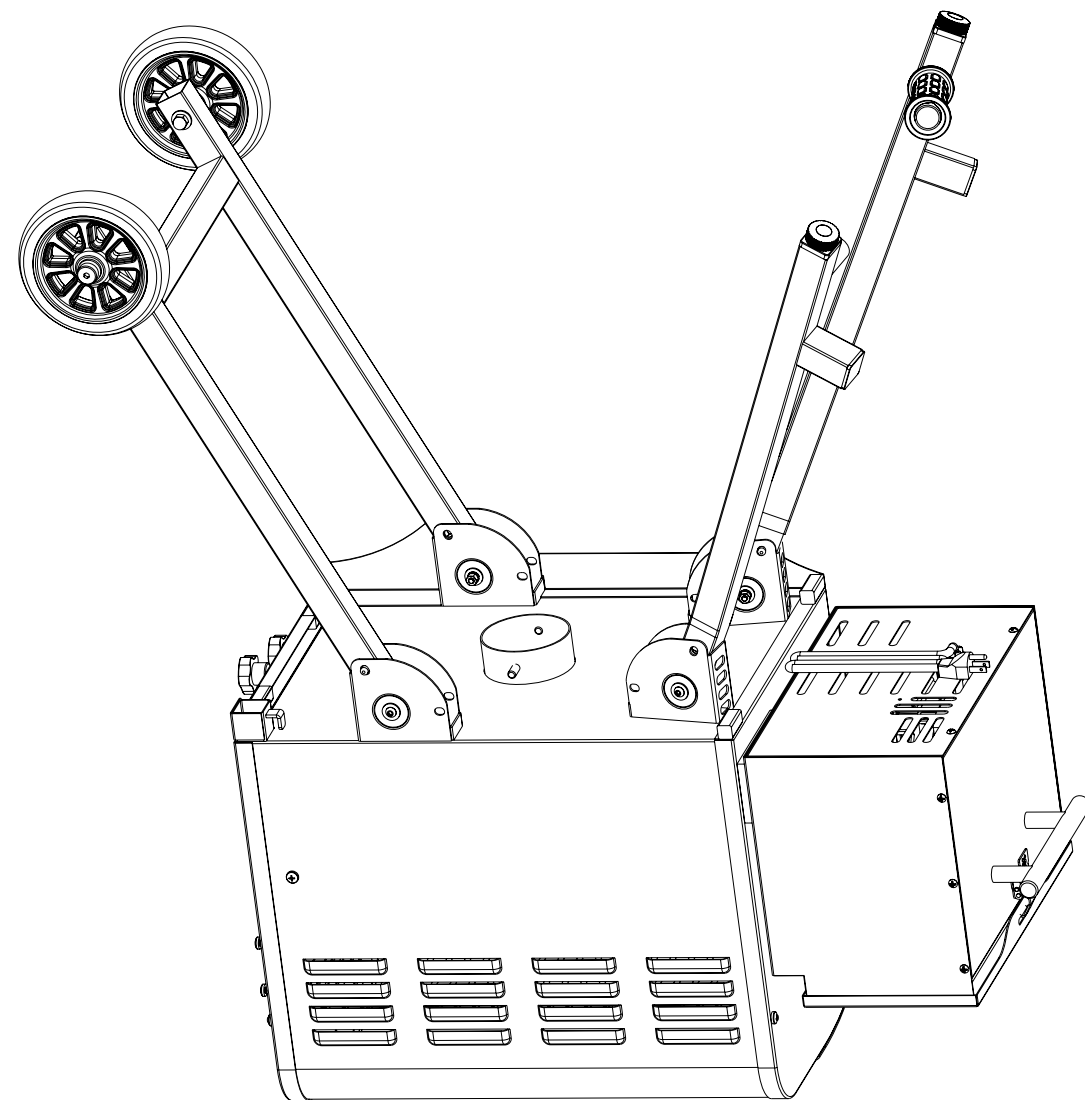

Item	Part number	Description	Quantity
1	PPG20-25	SPLIT UPPER RACK	2
2	PPG20-2	MAIN RACK	1
3	PPG20-4	DRIP TRAY	1
4	PPG20-5	HEAT DEFLECTOR	1
5	PPG20-8	SLIDE GRILL ROD	1
6	PG24-9	PULLOUT KNOB	2
7	PPG20-3	GRILL LID	1
8	PPG20-7	UPPER RACK BRACKET	2
9	PPG20-14	DRIP SUPPORT ROD	1
10	PPG20-16	SLIDE SUPPORT ROD	2
11	PPG20-12	BURNER PULLOUT	1
12	PG24-11	GREASE BUCKET	1
13	PPG20-15	STRAIGHT LEG ASSEMBLY	1
14	PPG20-18	WHEEL AXLE	2
15	PG24-16	WHEEL	2
16	PPG20-13	BURN CUP	1
17	PG24-21	HOT ROD	1
18	PG24-17	ASH CUP	1
19	PG24-57	HANDLE	1
20	PG24-59	M6 HANDLE SCREW	2
21	PG24-71	HANDLE BEZEL	2
22	PPG20-6	HANDLE DEFLECTOR	1
23	PG24LS-8	LID HINGE	2
24	PG24-54	PROBE COVER	1
25	PG24-44	RTD	1
26	ATS-4	LATCH	3
27	PPG20-29	HOPPER ASSEMBLY (NO WIFI)	1
	PPG20-29WF	HOPPER ASSEMBLY (WIFI)	0
28	PPG20-9	HOPPER GASKET	1
29	TS90-1	SNAP BUTTON	5
30	PPG20-26	LEG PLUG	2
31	PPG20-11	REAR BENT LEG ASSEMBLY	1
32	PPG20-17	PULL HANDLE	1
33	LEGXS	LEG LEVELER	2
34	PPG20-10	FRONT BENT LEG ASSEMBLY	1

Item	Part number	Description	Quantity
1	PPG20-19	HOPPER LID	1
2	PPG20-20	AUGER GUARD	1
3	SS50T	LATCH	1
4	PGC24-12	HOPPER HANDLE	1
5	PPG20-21	HOPPER SIDE	1
6	PG24-26	FAN	1
7	PG24-24	AUGER MOTOR WITH IMPELLEF	1
8	PG24-48	POWER CORD	1
9	PG24SGC-3	CONTROLLER KNOB	1
10	PPG20-28	CONTROLLER (NO WIFI)	1
	PPG20-28WF	CONTROLLER (WIFI)	0
11	PG24-89B	MEAT PROBE (BLACK)	1
	PG24-89R	MEAT PROBE (RED)	1
12	BTOP-1	BOTTLE OPENER	1
13	PPG20-23	AUGER	1
14	PG24-23	AUGER BUSHING	1
15	PG24-25	SHEAR PIN WITH NUT	1

SEE DETAIL E

DETAIL E
SCALE 0.150

SEE DETAIL B

SEE DETAIL C

DETAIL D
SCALE 0.250

SCALE 0.150

SCALE 0.150