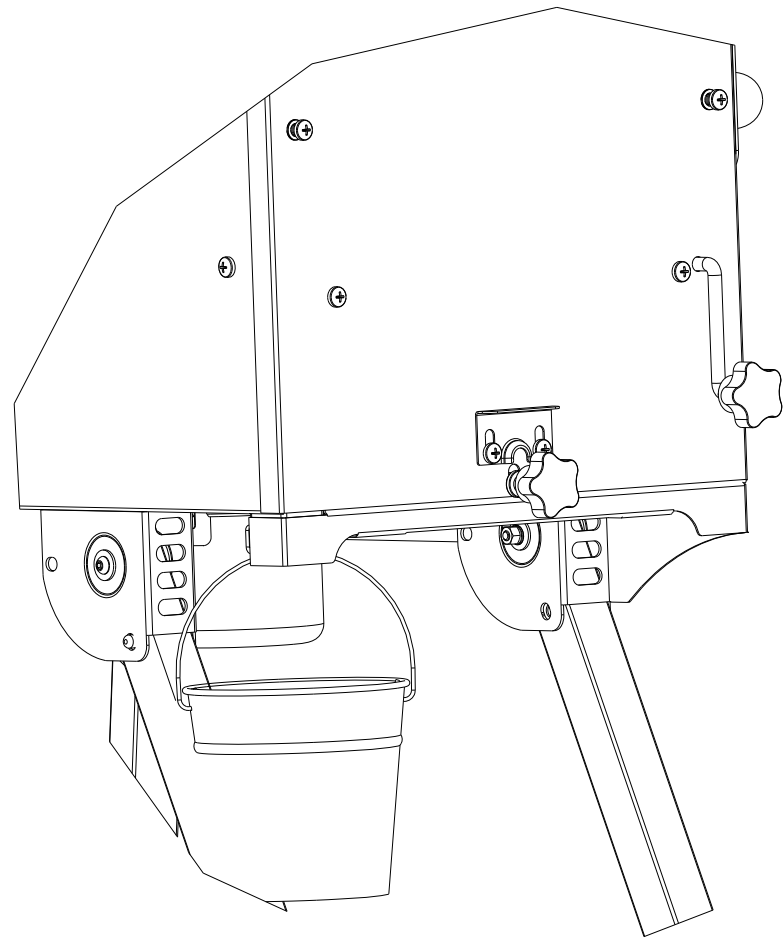

Item	Part number	Description	Quantity
1	PPG20-19	HOPPER LID	1
2	PPG20-20	AUGER GUARD	1
3	SS50T	LATCH	1
4	PGC24-12	HOPPER HANDLE	1
5	PPG20-21	HOPPER SIDE	1
6	PG24-26	FAN	1
7	PG24-24	AUGER MOTOR WITH IMPELLEF	1
8	PG24-48	POWER CORD	1
9	PG24SGC-3	CONTROLLER KNOB	1
10	PPG20-28	CONTROLLER (NO WIFI)	1
	PPG20-28WF	CONTROLLER (WIFI)	0
11	PG24-89B	MEAT PROBE (BLACK)	1
	PG24-89R	MEAT PROBE (RED)	1
12	BTOP-1	BOTTLE OPENER	1
13	PPG20-23	AUGER	1
14	PG24-23	AUGER BUSHING	1
15	PG24-25	SHEAR PIN WITH NUT	1

SEE DETAIL E

DETAIL E
SCALE 0.150

SEE DETAIL B

SEE DETAIL C

DETAIL D
SCALE 0.250

SCALE 0.150

SCALE 0.150