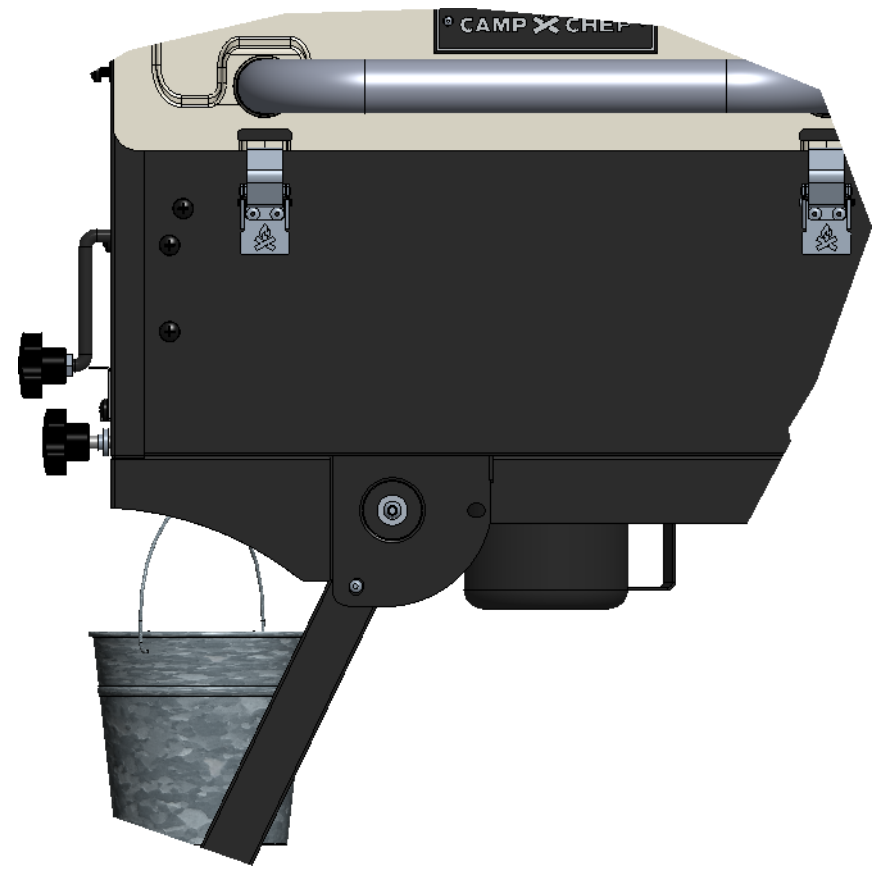

Item	Part number	Description	Quantity
1	PPG20-19	HOPPER LID	1
2	PPG20-20	AUGER GUARD	1
3	SS50T	LATCH	1
4	PGC24-12	HOPPER HANDLE	1
5	PPG20-21	HOPPER SIDE	1
6	PG24-26	FAN	1
7	PG24-24	AUGER MOTOR WITH IMPELLEF	1
8	PG24-48	POWER CORD	1
9	PG24SGC-3	CONTROLLER KNOB	1
10	PPG20-28	CONTROLLER (NO WIFI)	1
	PPG20-28WF	CONTROLLER (WIFI)	0
11	PG24-89B	MEAT PROBE (BLACK)	1
	PG24-89R	MEAT PROBE (RED)	1
12	BTOP-1	BOTTLE OPENER	1
13	PPG20-23	AUGER	1
14	PG24-23	AUGER BUSHING	1
15	PG24-25	SHEAR PIN WITH NUT	1

SEE DETAIL E

DETAIL E
SCALE 0.150

SEE DETAIL B

SEE DETAIL C

DETAIL D
SCALE 0.250

SCALE 0.150

SCALE 0.150