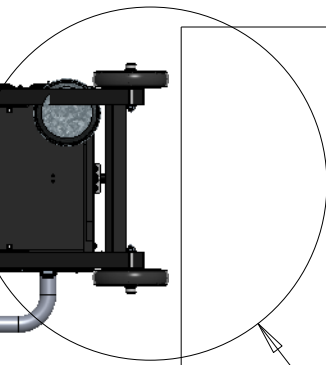

Item	Part number	Description	Quantity
1	PPG20-25	SPLIT UPPER RACK	2
2	PPG20-2	MAIN RACK	1
3	PPG20-4	DRIP TRAY	1
4	PPG20-5	HEAT DEFLECTOR	1
5	PPG20-8	SLIDE GRILL ROD	1
6	PG24-9	PULLOUT KNOB	2
7	PPG20-3	GRILL LID	1
8	PPG20-7	UPPER RACK BRACKET	2
9	PPG20-14	DRIP SUPPORT ROD	1
10	PPG20-16	SLIDE SUPPORT ROD	2
11	PPG20-12	BURNER PULLOUT	1
12	PG24-11	GREASE BUCKET	1
13	PPG20-15	STRAIGHT LEG ASSEMBLY	1
14	PPG20-18	WHEEL AXLE	2
15	PG24-16	WHEEL	2
16	PPG20-13	BURN CUP	1
17	PG24-21	HOT ROD	1
18	PG24-17	ASH CUP	1
19	PG24-57	HANDLE	1
20	PG24-59	M6 HANDLE SCREW	2
21	PG24-71	HANDLE BEZEL	2
22	PPG20-6	HANDLE DEFLECTOR	1
23	PG24LS-8	LID HINGE	2
24	PG24-54	PROBE COVER	1
25	PG24-44	RTD	1
26	ATS-4	LATCH	3
27	PPG20-29	HOPPER ASSEMBLY (NO WIFI)	1
	PPG20-29WF	HOPPER ASSEMBLY (WIFI)	0
28	PPG20-9	HOPPER GASKET	1
29	TS90-1	SNAP BUTTON	5
30	PPG20-26	LEG PLUG	2
31	PPG20-11	REAR BENT LEG ASSEMBLY	1
32	PPG20-17	PULL HANDLE	1
33	LEGXS	LEG LEVELER	2
34	PPG20-10	FRONT BENT LEG ASSEMBLY	1

Item	Part number	Description	Quantity
1	PPG20-19	HOPPER LID	1
2	PPG20-20	AUGER GUARD	1
3	SS50T	LATCH	1
4	PGC24-12	HOPPER HANDLE	1
5	PPG20-21	HOPPER SIDE	1
6	PG24-26	FAN	1
7	PG24-24	AUGER MOTOR WITH IMPELLEF	1
8	PG24-48	POWER CORD	1
9	PG24SGC-3	CONTROLLER KNOB	1
10	PPG20-28	CONTROLLER (NO WIFI)	1
	PPG20-28WF	CONTROLLER (WIFI)	0
11	PG24-89B	MEAT PROBE (BLACK)	1
	PG24-89R	MEAT PROBE (RED)	1
12	BTOP-1	BOTTLE OPENER	1
13	PPG20-23	AUGER	1
14	PG24-23	AUGER BUSHING	1
15	PG24-25	SHEAR PIN WITH NUT	1

SEE DETAIL E

DETAIL E
SCALE 0.150

SEE DETAIL B

SEE DETAIL C

DETAIL D
SCALE 0.250

SCALE 0.150

SCALE 0.150