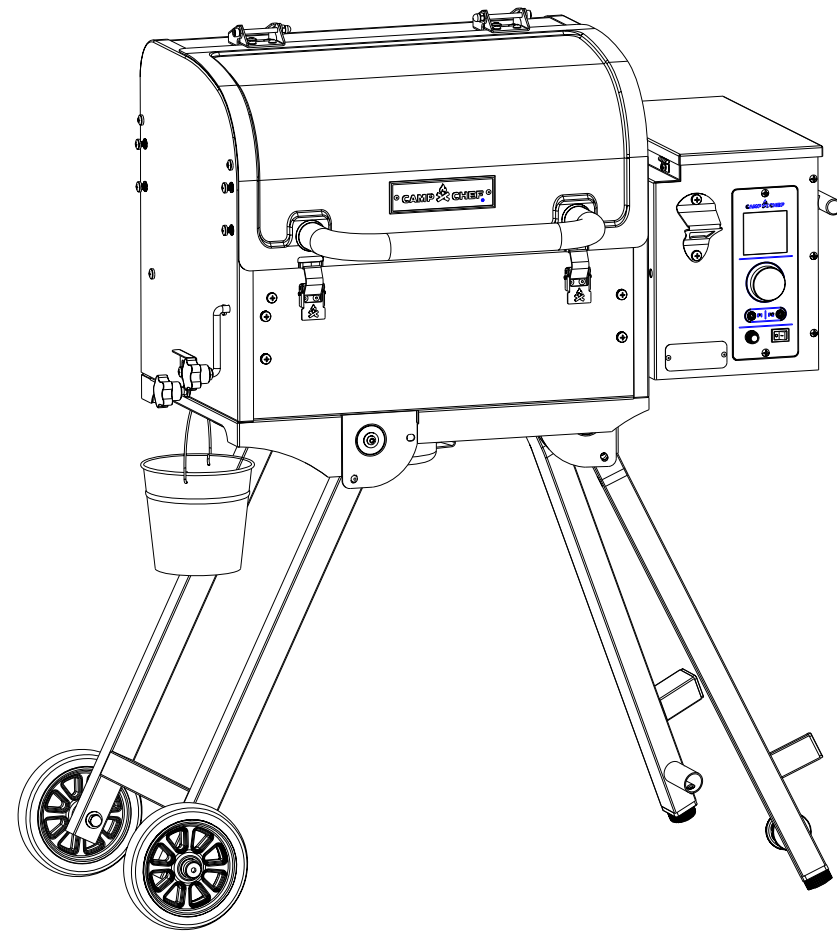

Item	Part number	Description	Quantity
1	PPG20-25	SPLIT UPPER RACK	2
2	PPG20-2	MAIN RACK	1
3	PPG20-4	DRIP TRAY	1
4	PPG20-5	HEAT DEFLECTOR	1
5	PPG20-8	SLIDE GRILL ROD	1
6	PG24-9	PULLOUT KNOB	2
7	PPG20-3	GRILL LID	1
8	PPG20-7	UPPER RACK BRACKET	2
9	PPG20-14	DRIP SUPPORT ROD	1
10	PPG20-16	SLIDE SUPPORT ROD	2
11	PPG20-12	BURNER PULLOUT	1
12	PG24-11	GREASE BUCKET	1
13	PPG20-15	STRAIGHT LEG ASSEMBLY	1
14	PPG20-18	WHEEL AXLE	2
15	PG24-16	WHEEL	2
16	PPG20-13	BURN CUP	1
17	PG24-21	HOT ROD	1
18	PG24-17	ASH CUP	1
19	PG24-57	HANDLE	1
20	PG24-59	M6 HANDLE SCREW	2
21	PG24-71	HANDLE BEZEL	2
22	PPG20-6	HANDLE DEFLECTOR	1
23	PG24LS-8	LID HINGE	2
24	PG24-54	PROBE COVER	1
25	PG24-44	RTD	1
26	ATS-4	LATCH	3
27	PPG20-29	HOPPER ASSEMBLY (NO WIFI)	1
	PPG20-29WF	HOPPER ASSEMBLY (WIFI)	0
28	PPG20-9	HOPPER GASKET	1
29	TS90-1	SNAP BUTTON	5
30	PPG20-26	LEG PLUG	2
31	PPG20-11	REAR BENT LEG ASSEMBLY	1
32	PPG20-17	PULL HANDLE	1
33	LEGXS	LEG LEVELER	2
34	PPG20-10	FRONT BENT LEG ASSEMBLY	1

Item	Part number	Description	Quantity
1	PPG20-19	HOPPER LID	1
2	PPG20-20	AUGER GUARD	1
3	SS50T	LATCH	1
4	PGC24-12	HOPPER HANDLE	1
5	PPG20-21	HOPPER SIDE	1
6	PG24-26	FAN	1
7	PG24-24	AUGER MOTOR WITH IMPELLEF	1
8	PG24-48	POWER CORD	1
9	PG24SGC-3	CONTROLLER KNOB	1
10	PPG20-28	CONTROLLER (NO WIFI)	1
	PPG20-28WF	CONTROLLER (WIFI)	0
11	PG24-89B	MEAT PROBE (BLACK)	1
	PG24-89R	MEAT PROBE (RED)	1
12	BTOP-1	BOTTLE OPENER	1
13	PPG20-23	AUGER	1
14	PG24-23	AUGER BUSHING	1
15	PG24-25	SHEAR PIN WITH NUT	1

SEE DETAIL E

DETAIL E
SCALE 0.150

SEE DETAIL B

SEE DETAIL C

DETAIL D
SCALE 0.250

SCALE 0.150

SCALE 0.150