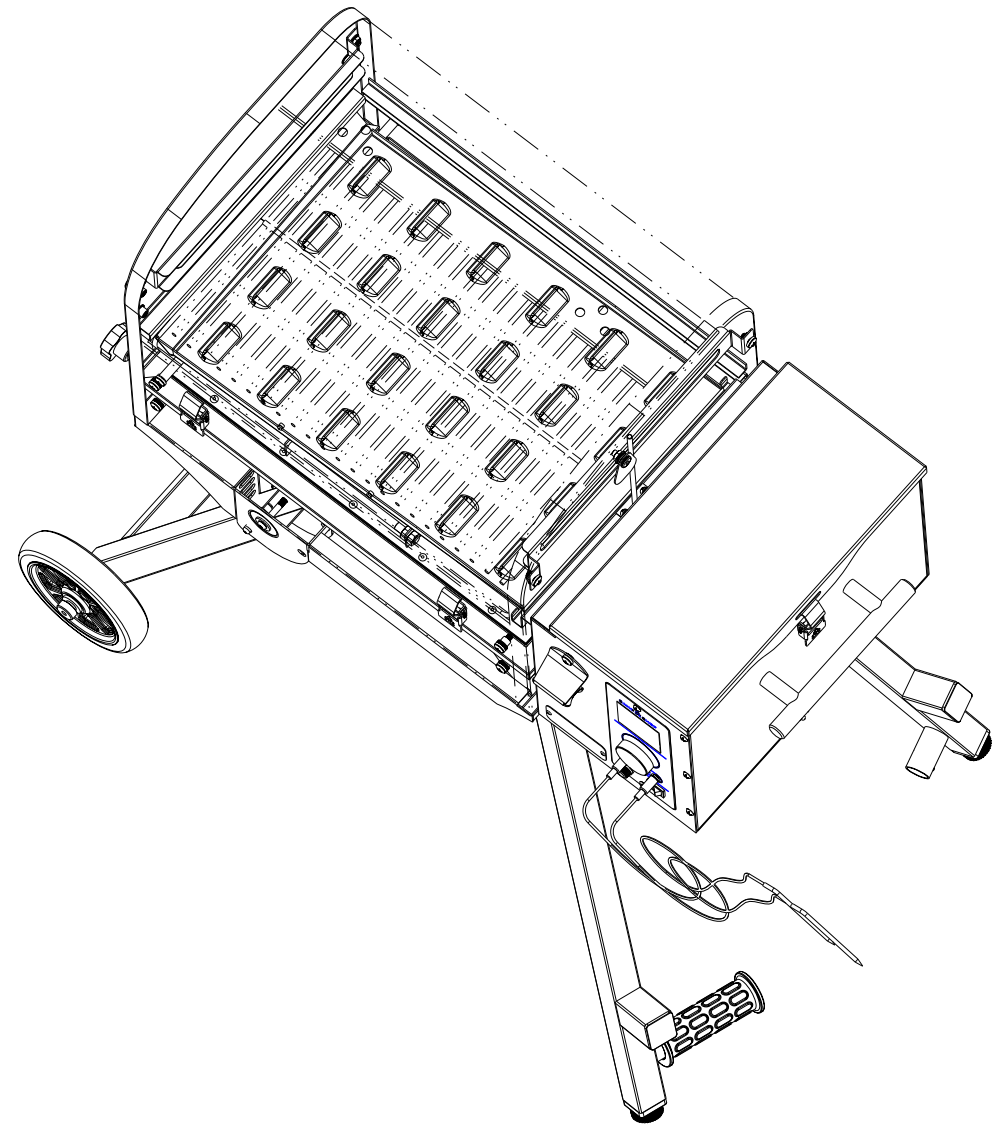

Item	Part number	Description	Quantity
1	PPG20-25	SPLIT UPPER RACK	2
2	PPG20-2	MAIN RACK	1
3	PPG20-4	DRIP TRAY	1
4	PPG20-5	HEAT DEFLECTOR	1
5	PPG20-8	SLIDE GRILL ROD	1
6	PG24-9	PULLOUT KNOB	2
7	PPG20-3	GRILL LID	1
8	PPG20-7	UPPER RACK BRACKET	2
9	PPG20-14	DRIP SUPPORT ROD	1
10	PPG20-16	SLIDE SUPPORT ROD	2
11	PPG20-12	BURNER PULLOUT	1
12	PG24-11	GREASE BUCKET	1
13	PPG20-15	STRAIGHT LEG ASSEMBLY	1
14	PPG20-18	WHEEL AXLE	2
15	PG24-16	WHEEL	2
16	PPG20-13	BURN CUP	1
17	PG24-21	HOT ROD	1
18	PG24-17	ASH CUP	1
19	PG24-57	HANDLE	1
20	PG24-59	M6 HANDLE SCREW	2
21	PG24-71	HANDLE BEZEL	2
22	PPG20-6	HANDLE DEFLECTOR	1
23	PG24LS-8	LID HINGE	2
24	PG24-54	PROBE COVER	1
25	PG24-44	RTD	1
26	ATS-4	LATCH	3
27	PPG20-29	HOPPER ASSEMBLY (NO WIFI)	1
	PPG20-29WF	HOPPER ASSEMBLY (WIFI)	0
28	PPG20-9	HOPPER GASKET	1
29	TS90-1	SNAP BUTTON	5
30	PPG20-26	LEG PLUG	2
31	PPG20-11	REAR BENT LEG ASSEMBLY	1
32	PPG20-17	PULL HANDLE	1
33	LEGXS	LEG LEVELER	2
34	PPG20-10	FRONT BENT LEG ASSEMBLY	1

Item	Part number	Description	Quantity
1	PPG20-19	HOPPER LID	1
2	PPG20-20	AUGER GUARD	1
3	SS50T	LATCH	1
4	PGC24-12	HOPPER HANDLE	1
5	PPG20-21	HOPPER SIDE	1
6	PG24-26	FAN	1
7	PG24-24	AUGER MOTOR WITH IMPELLEF	1
8	PG24-48	POWER CORD	1
9	PG24SGC-3	CONTROLLER KNOB	1
10	PPG20-28	CONTROLLER (NO WIFI)	1
	PPG20-28WF	CONTROLLER (WIFI)	0
11	PG24-89B	MEAT PROBE (BLACK)	1
	PG24-89R	MEAT PROBE (RED)	1
12	BTOP-1	BOTTLE OPENER	1
13	PPG20-23	AUGER	1
14	PG24-23	AUGER BUSHING	1
15	PG24-25	SHEAR PIN WITH NUT	1

SEE DETAIL E

DETAIL E
SCALE 0.150

SEE DETAIL B

SEE DETAIL C

DETAIL D
SCALE 0.250

SCALE 0.150

SCALE 0.150