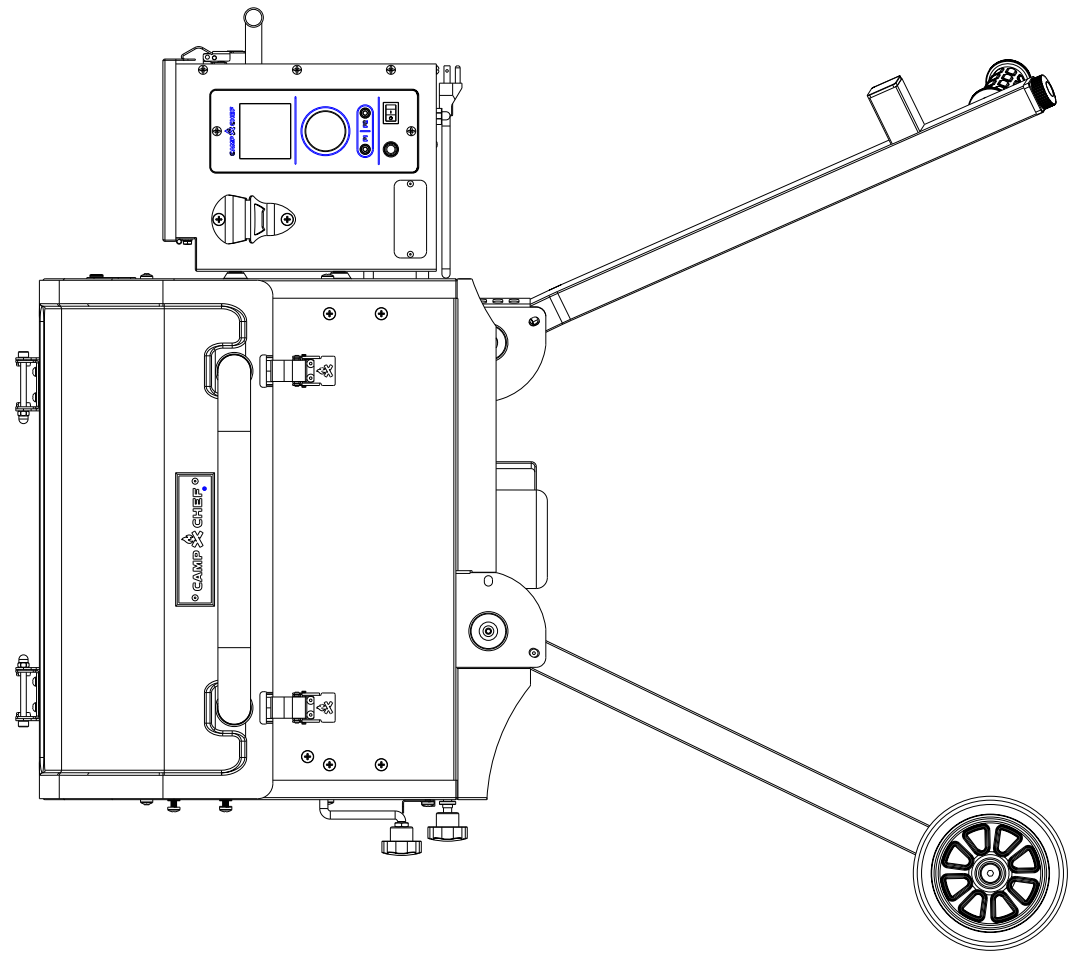

Item	Part number	Description	Quantity
1	PPG20-25	SPLIT UPPER RACK	2
2	PPG20-2	MAIN RACK	1
3	PPG20-4	DRIP TRAY	1
4	PPG20-5	HEAT DEFLECTOR	1
5	PPG20-8	SLIDE GRILL ROD	1
6	PG24-9	PULLOUT KNOB	2
7	PPG20-3	GRILL LID	1
8	PPG20-7	UPPER RACK BRACKET	2
9	PPG20-14	DRIP SUPPORT ROD	1
10	PPG20-16	SLIDE SUPPORT ROD	2
11	PPG20-12	BURNER PULLOUT	1
12	PG24-11	GREASE BUCKET	1
13	PPG20-15	STRAIGHT LEG ASSEMBLY	1
14	PPG20-18	WHEEL AXLE	2
15	PG24-16	WHEEL	2
16	PPG20-13	BURN CUP	1
17	PG24-21	HOT ROD	1
18	PG24-17	ASH CUP	1
19	PG24-57	HANDLE	1
20	PG24-59	M6 HANDLE SCREW	2
21	PG24-71	HANDLE BEZEL	2
22	PPG20-6	HANDLE DEFLECTOR	1
23	PG24LS-8	LID HINGE	2
24	PG24-54	PROBE COVER	1
25	PG24-44	RTD	1
26	ATS-4	LATCH	3
27	PPG20-29	HOPPER ASSEMBLY (NO WIFI)	1
	PPG20-29WF	HOPPER ASSEMBLY (WIFI)	0
28	PPG20-9	HOPPER GASKET	1
29	TS90-1	SNAP BUTTON	5
30	PPG20-26	LEG PLUG	2
31	PPG20-11	REAR BENT LEG ASSEMBLY	1
32	PPG20-17	PULL HANDLE	1
33	LEGXS	LEG LEVELER	2
34	PPG20-10	FRONT BENT LEG ASSEMBLY	1

Item	Part number	Description	Quantity
1	PPG20-19	HOPPER LID	1
2	PPG20-20	AUGER GUARD	1
3	SS50T	LATCH	1
4	PGC24-12	HOPPER HANDLE	1
5	PPG20-21	HOPPER SIDE	1
6	PG24-26	FAN	1
7	PG24-24	AUGER MOTOR WITH IMPELLEF	1
8	PG24-48	POWER CORD	1
9	PG24SGC-3	CONTROLLER KNOB	1
10	PPG20-28	CONTROLLER (NO WIFI)	1
	PPG20-28WF	CONTROLLER (WIFI)	0
11	PG24-89B	MEAT PROBE (BLACK)	1
	PG24-89R	MEAT PROBE (RED)	1
12	BTOP-1	BOTTLE OPENER	1
13	PPG20-23	AUGER	1
14	PG24-23	AUGER BUSHING	1
15	PG24-25	SHEAR PIN WITH NUT	1

SEE DETAIL E

DETAIL E
SCALE 0.150

SEE DETAIL B

SEE DETAIL C

DETAIL D
SCALE 0.250

SCALE 0.150

SCALE 0.150