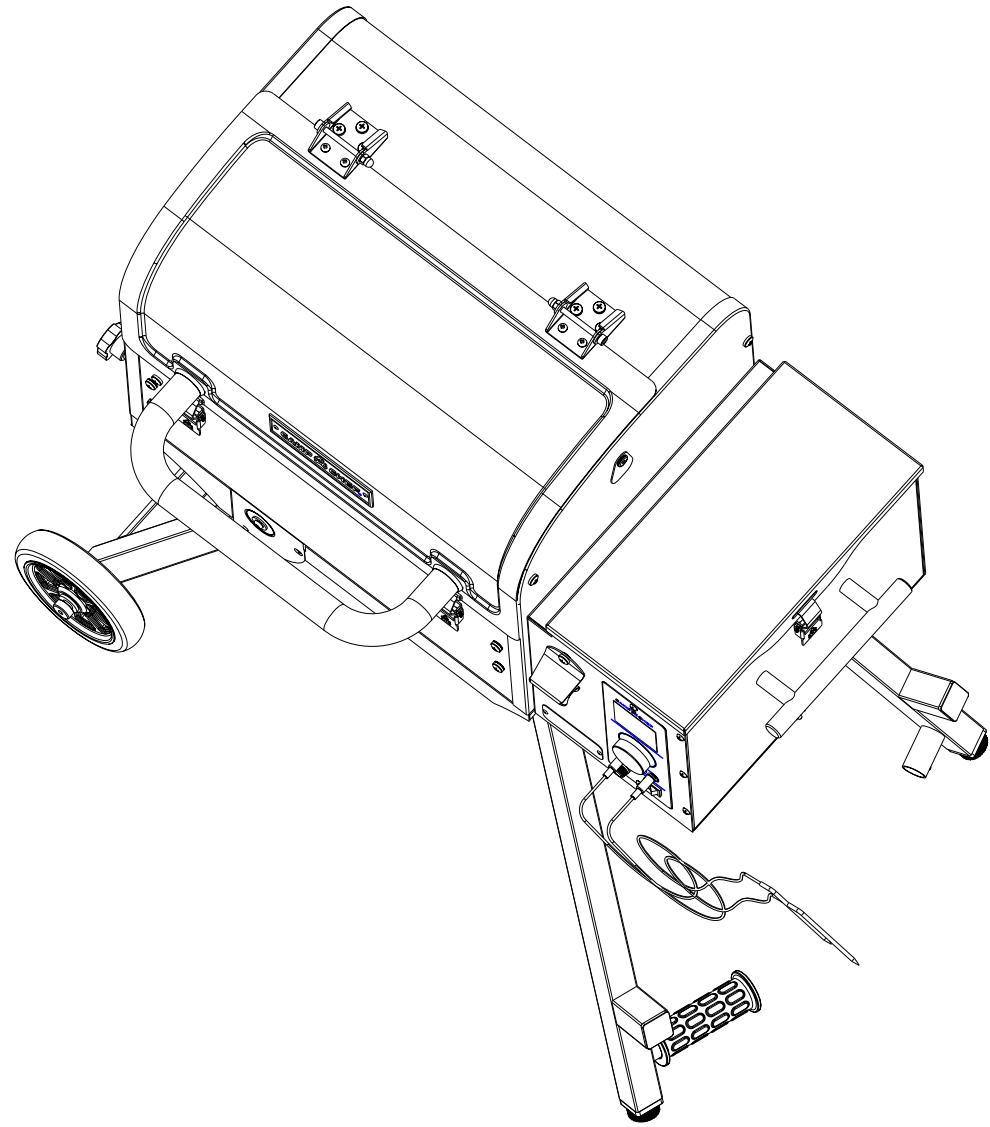

Item	Part number	Description	Quantity
1	PPG20-25	SPLIT UPPER RACK	2
2	PPG20-2	MAIN RACK	1
3	PPG20-4	DRIP TRAY	1
4	PPG20-5	HEAT DEFLECTOR	1
5	PPG20-8	SLIDE GRILL ROD	1
6	PG24-9	PULLOUT KNOB	2
7	PPG20-3	GRILL LID	1
8	PPG20-7	UPPER RACK BRACKET	2
9	PPG20-14	DRIP SUPPORT ROD	1
10	PPG20-16	SLIDE SUPPORT ROD	2
11	PPG20-12	BURNER PULLOUT	1
12	PG24-11	GREASE BUCKET	1
13	PPG20-15	STRAIGHT LEG ASSEMBLY	1
14	PPG20-18	WHEEL AXLE	2
15	PG24-16	WHEEL	2
16	PPG20-13	BURN CUP	1
17	PG24-21	HOT ROD	1
18	PG24-17	ASH CUP	1
19	PG24-57	HANDLE	1
20	PG24-59	M6 HANDLE SCREW	2
21	PG24-71	HANDLE BEZEL	2
22	PPG20-6	HANDLE DEFLECTOR	1
23	PG24LS-8	LID HINGE	2
24	PG24-54	PROBE COVER	1
25	PG24-44	RTD	1
26	ATS-4	LATCH	3
27	PPG20-29	HOPPER ASSEMBLY (NO WIFI)	1
	PPG20-29WF	HOPPER ASSEMBLY (WIFI)	0
28	PPG20-9	HOPPER GASKET	1
29	TS90-1	SNAP BUTTON	5
30	PPG20-26	LEG PLUG	2
31	PPG20-11	REAR BENT LEG ASSEMBLY	1
32	PPG20-17	PULL HANDLE	1
33	LEGXS	LEG LEVELER	2
34	PPG20-10	FRONT BENT LEG ASSEMBLY	1

Item	Part number	Description	Quantity
1	PPG20-19	HOPPER LID	1
2	PPG20-20	AUGER GUARD	1
3	SS50T	LATCH	1
4	PGC24-12	HOPPER HANDLE	1
5	PPG20-21	HOPPER SIDE	1
6	PG24-26	FAN	1
7	PG24-24	AUGER MOTOR WITH IMPELLEF	1
8	PG24-48	POWER CORD	1
9	PG24SGC-3	CONTROLLER KNOB	1
10	PPG20-28	CONTROLLER (NO WIFI)	1
	PPG20-28WF	CONTROLLER (WIFI)	0
11	PG24-89B	MEAT PROBE (BLACK)	1
	PG24-89R	MEAT PROBE (RED)	1
12	BTOP-1	BOTTLE OPENER	1
13	PPG20-23	AUGER	1
14	PG24-23	AUGER BUSHING	1
15	PG24-25	SHEAR PIN WITH NUT	1

SEE DETAIL E

DETAIL E
SCALE 0.150

SEE DETAIL B

SEE DETAIL C

DETAIL D
SCALE 0.250

SCALE 0.150

SCALE 0.150