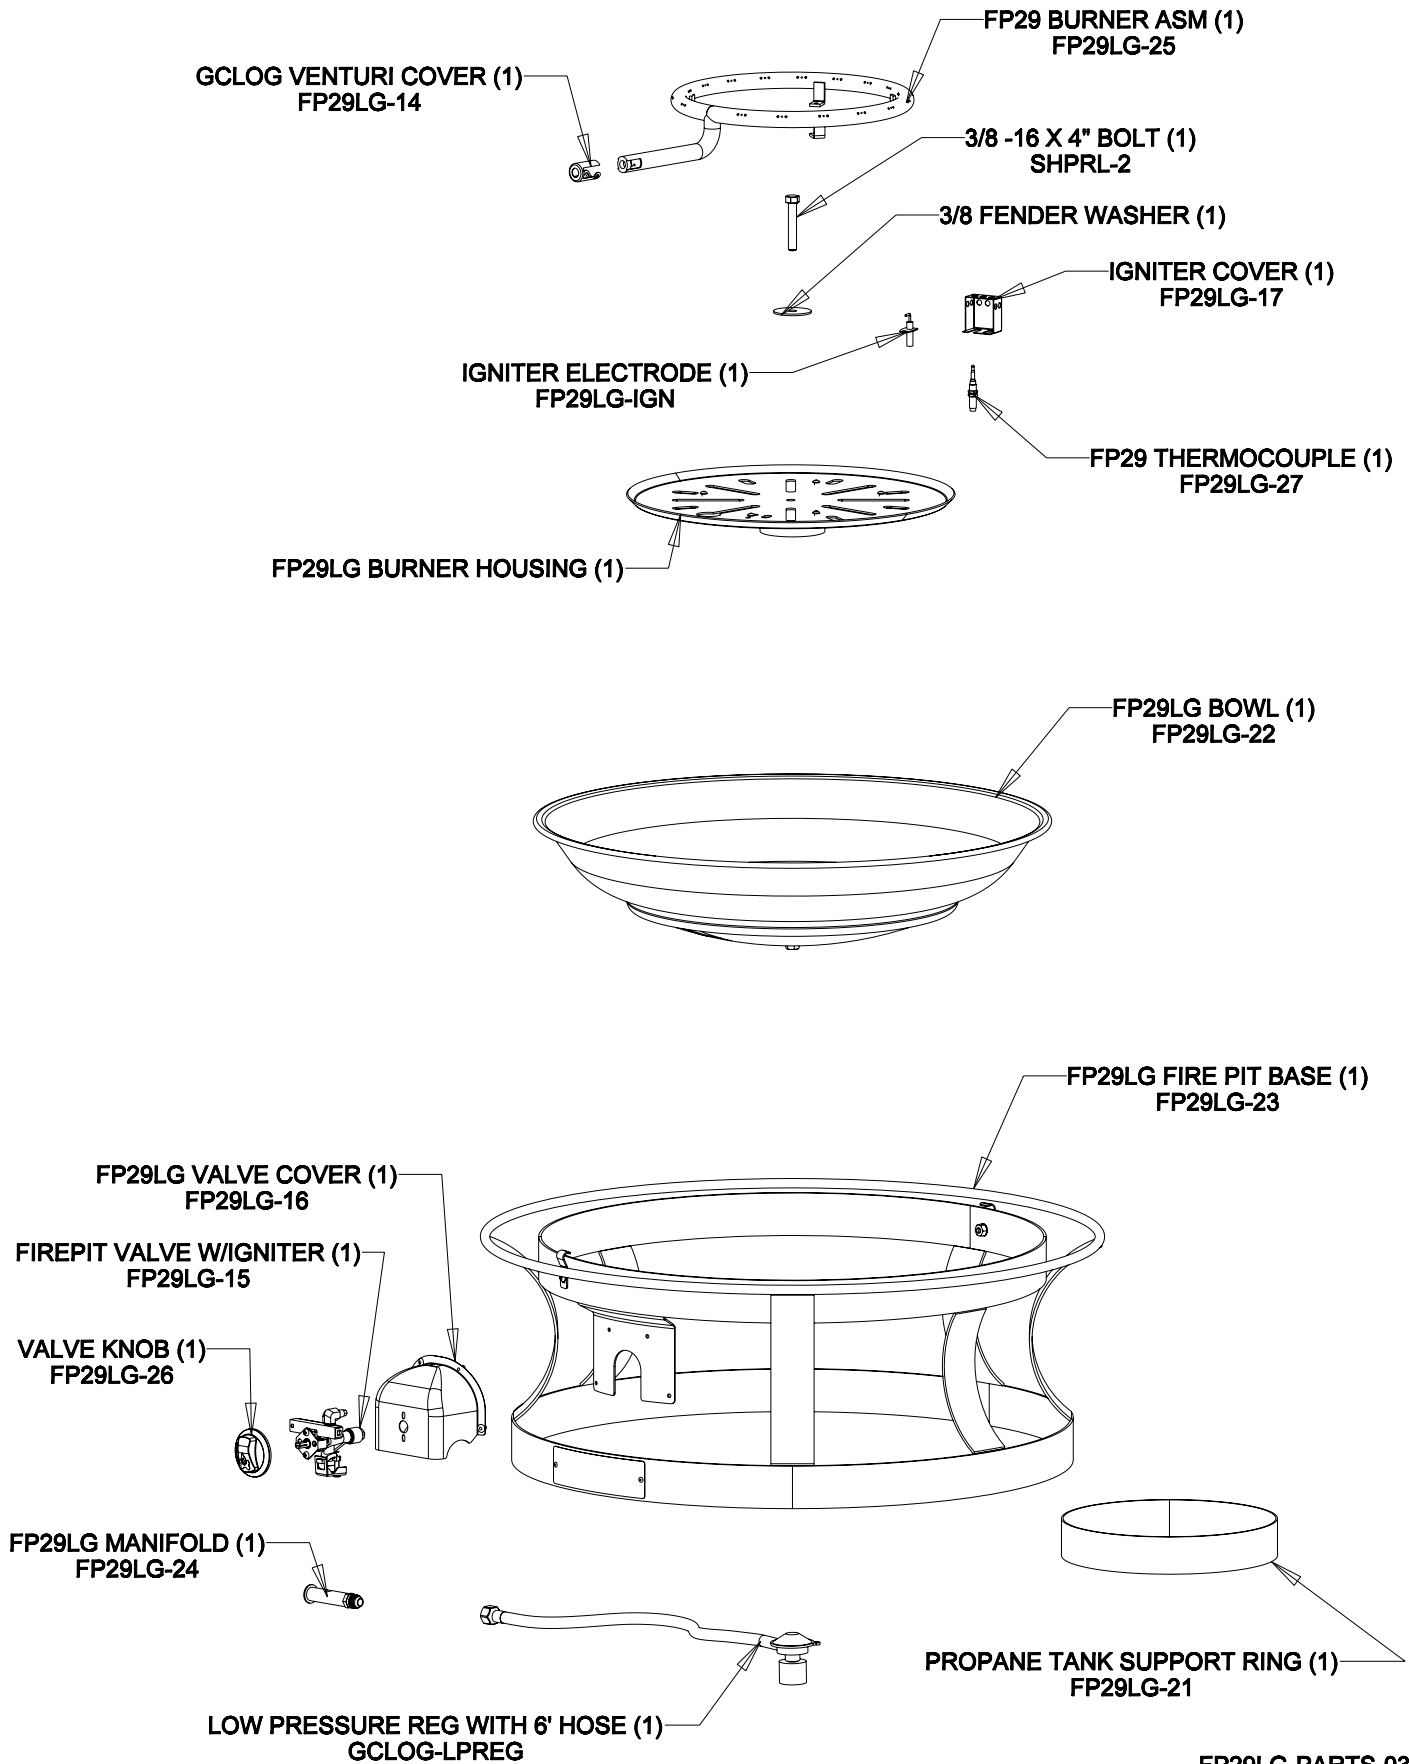

ITEMS NOT SHOWN -
20 POUNDS LAVA ROCK
PATIO COVER

MODEL - FP29LG-4

FP29LG-PARTS-0311