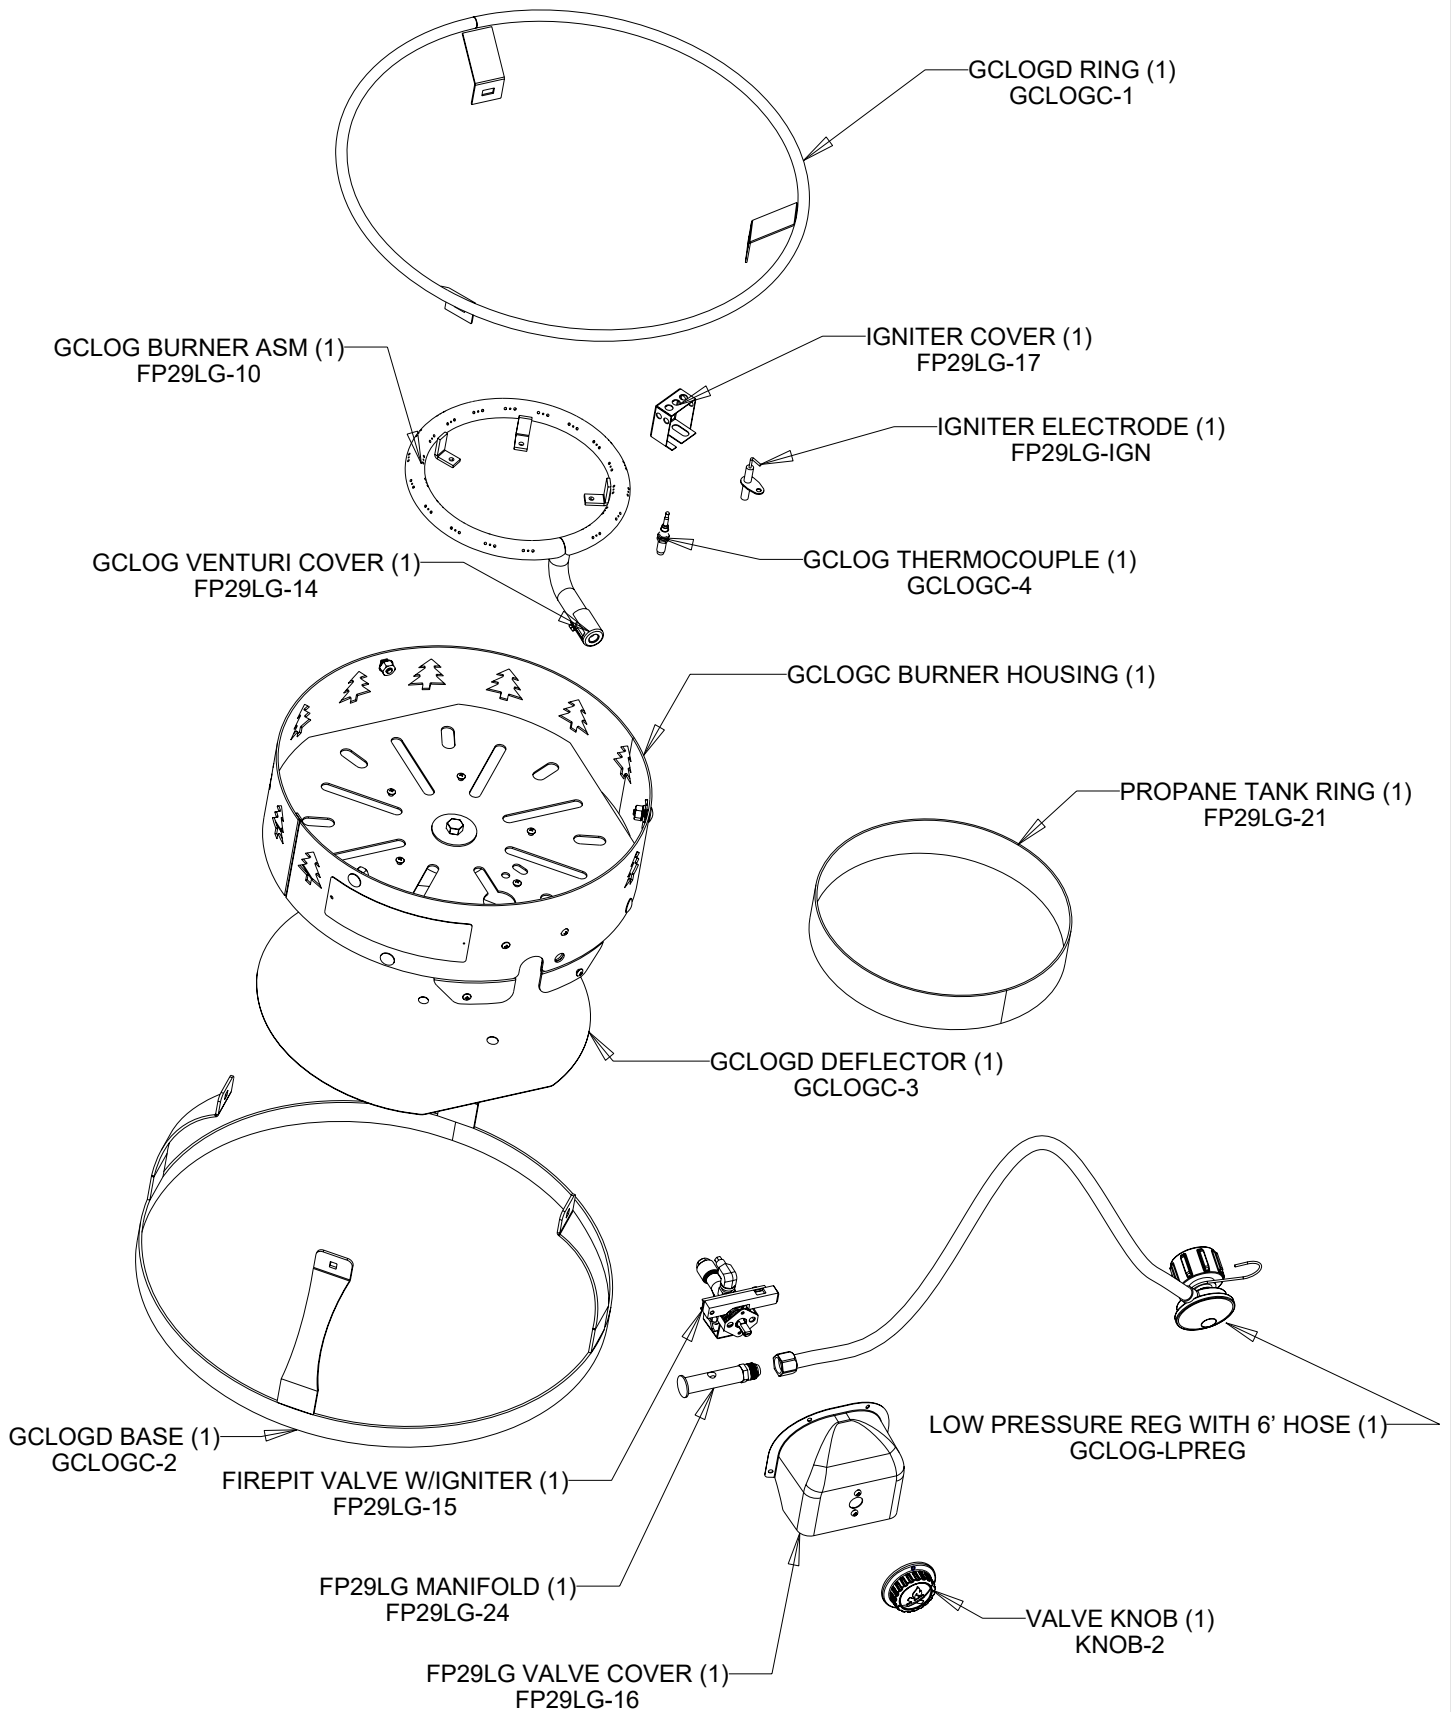

ITEMS NOT SHOWN  
12 POUNDS LAVA ROCK

MODEL - GCLOGD, GCLOGC11, GCLOGO

0321-GCLOGC-PARTS